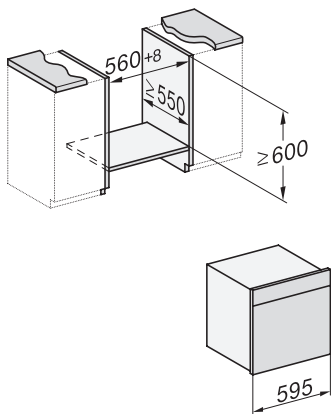

DO 7860

Dialog oven

- from designer-level kitchen to star rated kitchen.

DO7860, installation drawings
22 mm – glass, 23,3 mm – metal

DO7860, DO7860 C (CN), installation drawings, GB, AUS, CN
22 mm – glass, 23.3 mm – metal

DO7860, DO7860C (CN), installation drawings

DO7860, DO7860C (CN), installation drawings

DO7860, installation drawings
1) Mains Connection cable, L = 1500 mm, 2) No connection in this area, 3) Lüftungsausschnitt min. 150 cm²

DO7860, DO7860 C (CN), installation drawings, GB, AUS, CN
1) Mains connection cable, L = 1500 mm, 2) No connection in this area, 3) Lüftungsausschnitt min. 150 cm²

DG7x40, DGC7x4x, DGC7x6x, DG7635, DGM7x4x, DO7, H2860B/BP, H7240BM, H7x40BM, H7x4xB/BP, H7x6xB/BP, installation drawings

1) 400 mm, 2) 360 mm, 3) 47 mm, 4) 27 mm, 5) 32.5 mm