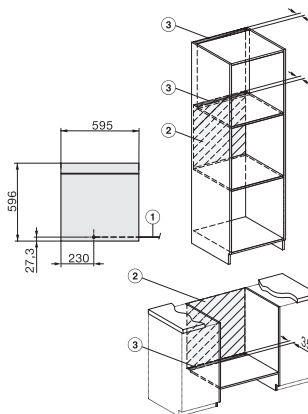

DO 7860

Dialog oven

- from designer-level kitchen to star rated kitchen.

DO7860, installation drawings
22 mm – glass, 23,3 mm – metal

DO7860, DO7860 C (CN), installation drawings, GB, AUS, CN
22 mm – glass, 23.3 mm – metal

DO7860, DO7860C (CN), installation drawings

DO7860, DO7860C (CN), installation drawings

DO7860, installation drawings
1) Mains Connection cable, L = 1500 mm, 2) No connection in this area, 3) Lüftungsausschnitt min. 150 cm²

DO7860, DO7860 C (CN), installation drawings, GB, AUS, CN
1) Mains connection cable, L = 1500 mm, 2) No connection in this area, 3) Lüftungsausschnitt min. 150 cm²

DG7x40, DGC7x4x, DGC7x6x, DG7635, DGM7x4x, DO7, H2860B/BP, H7240BM, H7x40BM, H7x4xB/BP, H7x6xB/BP, installation drawings