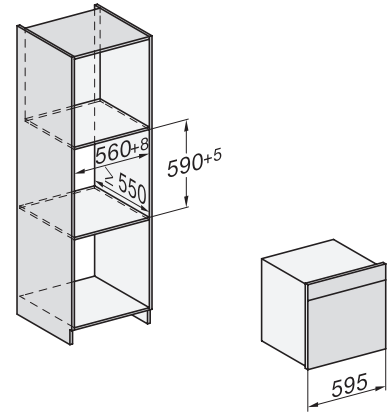

DO 7860

Dialog oven

- from designer-level kitchen to star rated kitchen.

DO7860, installation drawings
22 mm – glass, 23,3 mm – metal

DO7860, DO7860 C (CN), installation drawings, GB, AUS, CN
22 mm – glass, 23.3 mm – metal

DO7860, DO7860C (CN), installation drawings

DO7860, DO7860C (CN), installation drawings

DO7860, installation drawings
1) Mains Connection cable, L = 1500 mm, 2) No connection in this area, 3) Lüftungsausschnitt min. 150 cm²

DO7860, DO7860 C (CN), installation drawings, GB, AUS, CN
1) Mains connection cable, L = 1500 mm, 2) No connection in this area, 3) Lüftungsausschnitt min. 150 cm²

DG7x40, DGC7x4x, DGC7x6x, DG7635, DGM7x4x, DO7, H2860B/BP, H7240BM, H7x40BM, H7x4xB/BP, H7x6xB/BP, installation drawings

1) 400 mm, 2) 360 mm, 3) 47 mm, 4) 27 mm, 5) 32.5 mm