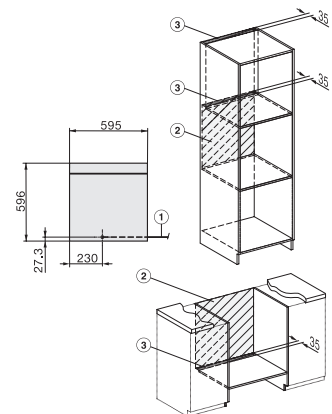

DO 7860

Dialog oven

- from designer-level kitchen to star rated kitchen.

DO7860, installation drawings
22 mm – glass, 23,3 mm – metal

DO7860, DO7860 C (CN), installation drawings, GB, AUS, CN
22 mm – glass, 23.3 mm – metal

DO7860, DO7860C (CN), installation drawings

DO7860, DO7860C (CN), installation drawings

DO7860, installation drawings
1) Mains Connection cable, L = 1500 mm, 2) No connection in this area, 3) Lüftungsausschnitt min. 150 cm²

DO7860, DO7860 C (CN), installation drawings, GB, AUS, CN
1) Mains connection cable, L = 1500 mm, 2) No connection in this area, 3) Lüftungsausschnitt min. 150 cm²

DG7x40, DGC7x4x, DGC7x6x, DG7635, DGM7x4x, DO7, H2860B/BP, H7240BM, H7x40BM, H7x4xB/BP, H7x6xB/BP, installation drawings