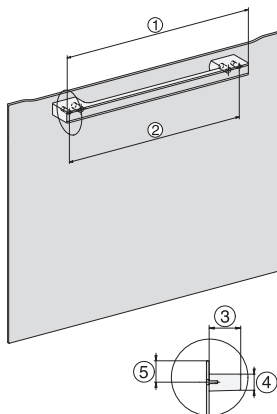

DO7860, DO7860C (CN), installation drawings

DO7860, DO7860C (CN), installation drawings

DO7860, installation drawings
1) Mains Connection cable, L = 1500 mm, 2) No connection in this area, 3) Lüftungsausschnitt min. 150 cm²

DO7860, DO7860 C (CN), installation drawings, GB, AUS, CN
1) Mains connection cable, L = 1500 mm, 2) No connection in this area, 3) Lüftungsausschnitt min. 150 cm²

DG7x40, DGC7x4x, DGC7x6x, DG7635, DGM7x4x, DO7, H2860B/BP, H7240BM, H7x40BM, H7x4xB/BP, H7x6xB/BP, installation drawings

1) 400 mm, 2) 360 mm, 3) 47 mm, 4) 27 mm, 5) 32.5 mm