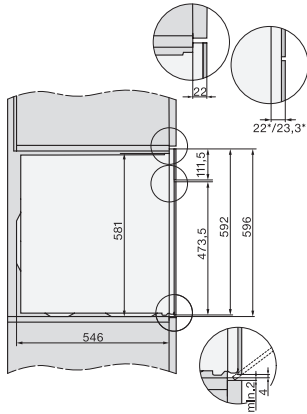

DO 7860

Dialog oven

- from designer-level kitchen to star rated kitchen.

DO7860, installation drawings
22 mm – glass, 23,3 mm – metal

DO7860, DO7860 C (CN), installation drawings, GB, AUS, CN
22 mm – glass, 23.3 mm – metal

DO7860, DO7860C (CN), installation drawings

DO7860, DO7860C (CN), installation drawings

DO7860, installation drawings
1) Mains Connection cable, L = 1500 mm, 2) No connection in this area, 3) Lüftungsausschnitt min. 150 cm²

DO7860, DO7860 C (CN), installation drawings, GB, AUS, CN
1) Mains connection cable, L = 1500 mm, 2) No connection in this area, 3) Lüftungsausschnitt min. 150 cm²

DG7x40, DGC7x4x, DGC7x6x, DG7635, DGM7x4x, DO7, H2860B/BP, H7240BM, H7x40BM, H7x4xB/BP, H7x6xB/BP, installation drawings

1) 400 mm, 2) 360 mm, 3) 47 mm, 4) 27 mm, 5) 32.5 mm