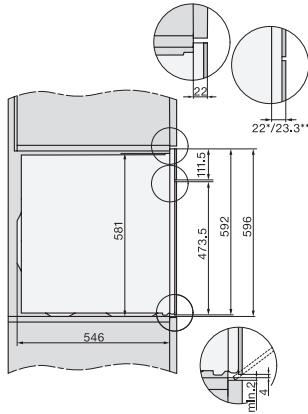

DO 7860

Dialog oven

- from designer-level kitchen to star rated kitchen.

DO7860, installation drawings
22 mm – glass, 23,3 mm – metal

DO7860, DO7860 C (CN), installation drawings, GB, AUS, CN
22 mm – glass, 23.3 mm – metal

DO7860, DO7860C (CN), installation drawings

DO7860, DO7860C (CN), installation drawings

DO7860, installation drawings
1) Mains Connection cable, L = 1500 mm, 2) No connection in this area, 3) Lüftungsausschnitt min. 150 cm²

DO7860, DO7860 C (CN), installation drawings, GB, AUS, CN
1) Mains connection cable, L = 1500 mm, 2) No connection in this area, 3) Lüftungsausschnitt min. 150 cm²

DG7x40, DGC7x4x, DGC7x6x, DG7635, DGM7x4x, DO7, H2860B/BP, H7240BM, H7x40BM, H7x4xB/BP, H7x6xB/BP, installation drawings

1) 400 mm, 2) 360 mm, 3) 47 mm, 4) 27 mm, 5) 32.5 mm