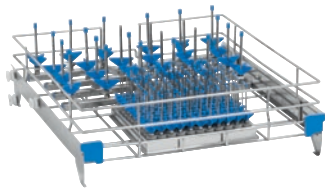

APLW 018/1

Upper basket

equipped with 121 APLW 048 injector nozzles and 24 APLW 051 injector nozzles.

EAN: 4002516115717 / Material number: 11104690 / Old Material Number: 69301801D

- Only suitable for use on upper levels

<b>Product classification</b>	
Large-capacity washer-disinfectors, laboratory	•
<b>Machine affiliation</b>	
PLW 6011	•
PLW 6111	•
<b>Product category</b>	
Injector basket	•
Upper basket	•
<b>Product properties</b>	
Material	Stainless steel, Plastic
Colour	Blue, Stainless Steel, White
<b>Area of application</b>	
Reprocessing of laboratory glassware	•
<b>Capacity</b>	
Test tubes [number]	121
Phials [number]	121
Narrow-necked glassware [number]	24
Flasks [number]	24
Erlenmeyer flasks [number]	24
Round flasks [number]	24
<b>Dimensions and weight</b>	
External dimensions, net height in mm	200
External dimensions, net width in mm	535
External dimensions, net depth in mm	570
External dimensions, gross height in mm	355
External dimensions, gross width in mm	565
External dimensions, gross depth in mm	615
Net weight in kg	6.92
Gross weight in kg	11.42
<b>Companion pack</b>	
APLW 051, injector nozzle Ø 4 mm, length 110 mm [number]	32
APLW 048 injector nozzle, Ø 2.5 mm, length 80 mm [number]	121