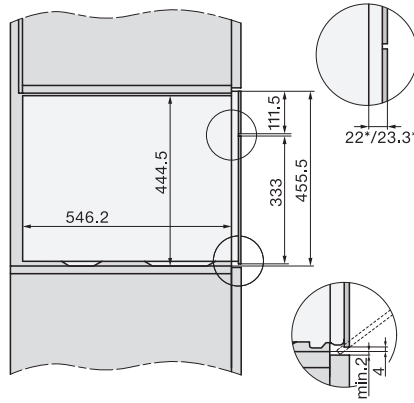

1) 400 mm, 2) 360 mm, 3) 47 mm, 4) 27 mm, 5) 32.5 mm

ESW7x20, DGC7x4xHCPro, DGC7x4xHCXPro installation drawings

ESW7x20, DG7xxx, DGM7xxx installation drawings

ESW7x20, DGM7x4x installation drawings

1) Front view, 2) Mains connection cable, L=2.000 mm, 3) Ventilation cut min. 180 cm<sup>2</sup>, 4) No connection in this area

ESW7x10, DGC7x4xHCPro, DGC7x4xHCXPro, installation drawings

ESW7x10, EVS7010, DG7x4x, DGM7x4x installation drawings

A) 22 mm glass, 23,3 mm stainless steel

DG7xxx, DGM7xxx, installation drawings

built-in DG DGM DGC XL build-under, installation drawing

Screw joint DG DGM, installation drawing

## DGM 7840

Steam oven with microwave

for healthy cooking & rapid heating-up with networking, menu cooking + M Touch.

DG DGM, installation drawing

side view DG DGM, installation drawing, GB, AU

22 mm glass, 23,3 mm stainless steel