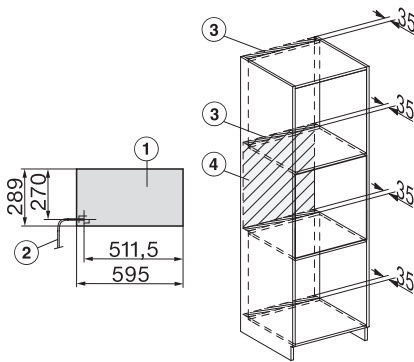

1) 400 mm, 2) 360 mm, 3) 47 mm, 4) 27 mm, 5) 32.5 mm

ESW7x20, DGC7x4xHCPro, DGC7x4xHCXPro installation drawings

ESW7x20, DG7xxx, DGM7xxx installation drawings

ESW7x20, DGM7x4x installation drawings

1) Front view, 2) Mains connection cable, L=2.000 mm, 3) Ventilation cut min. 180 cm<sup>2</sup>, 4) No connection in this area