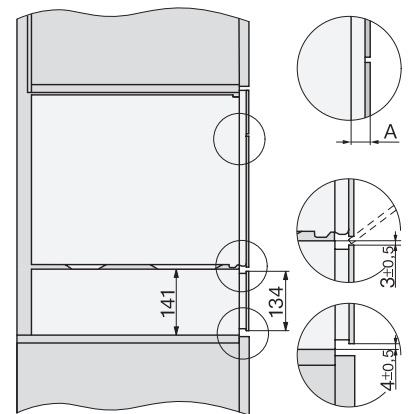

1) 400 mm, 2) 360 mm, 3) 47 mm, 4) 27 mm, 5) 32.5 mm

ESW7x20, DGC7x4xHCPro, DGC7x4xHCXPro installation drawings

ESW7x20, DG7xxx, DGM7xxx installation drawings

ESW7x20, DGM7x4x installation drawings

1) Front view, 2) Mains connection cable, L=2.000 mm, 3) Ventilation cut min. 180 cm<sup>2</sup>, 4) No connection in this area

ESW7x10, DGC7x4xHCPro, DGC7x4xHCXPro, installation drawings

ESW7x10, EVS7010, DG7x4x, DGM7x4x installation drawings

A) 22 mm glass, 23,3 mm stainless steel

DG7xxx, DGM7xxx, installation drawings

built-in DG DGM DGC XL build-under, installation drawing