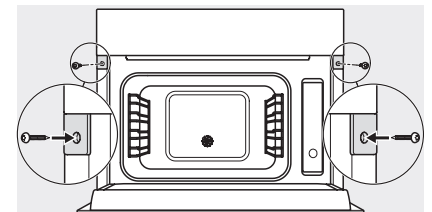

1) 400 mm, 2) 360 mm, 3) 47 mm, 4) 27 mm, 5) 32.5 mm

ESW7x20, DGC7x4xHCPro, DGC7x4xHCXPro installation drawings

ESW7x20, DG7xxx, DGM7xxx installation drawings

ESW7x20, DGM7x4x installation drawings

1) Front view, 2) Mains connection cable, L=2.000 mm, 3) Ventilation cut min. 180 cm<sup>2</sup>, 4) No connection in this area

ESW7x10, DGC7x4xHCPro, DGC7x4xHCXPro, installation drawings

ESW7x10, EVS7010, DG7x4x, DGM7x4x installation drawings

A) 22 mm glass, 23,3 mm stainless steel

DG7xxx, DGM7xxx, installation drawings

built-in DG DGM DGC XL build-under, installation drawing

Screw joint DG DGM, installation drawing

## DGM 7840

Steam oven with microwave

for healthy cooking & rapid heating-up with networking, menu cooking + M Touch.

DG DGM, installation drawing

side view DG DGM, installation drawing, GB, AU

22 mm glass, 23,3 mm stainless steel