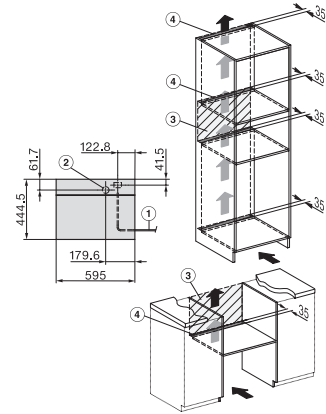

1) 400 mm, 2) 360 mm, 3) 47 mm, 4) 27 mm, 5) 32.5 mm

ESW7x20, DGC7x4xHCPro, DGC7x4xHCXPro installation drawings

ESW7x20, DG7xxx, DGM7xxx installation drawings

ESW7x20, DGM7x4x installation drawings

1) Front view, 2) Mains connection cable, L=2.000 mm, 3) Ventilation cut min. 180 cm<sup>2</sup>, 4) No connection in this area

Screw joint DG DGM, installation drawing

## DGM 7840

Steam oven with microwave

for healthy cooking & rapid heating-up with networking, menu cooking + M Touch.

DG DGM, installation drawing

side view DG DGM, installation drawing, GB, AU

22 mm glass, 23,3 mm stainless steel

installation DGM, installation drawing, GB, AU

1) Mains connection cable, L=2000 mm, 2) Water supply hose, L=2000 mm, 3) ventilation cut-out min. 180 cm<sup>2</sup>, 4) no connection in this area