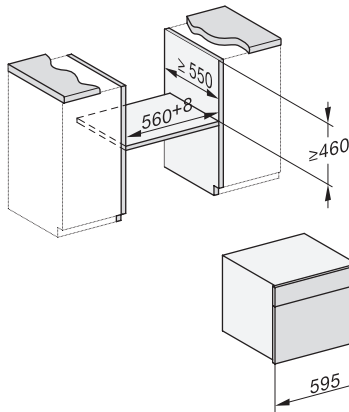

1) 400 mm, 2) 360 mm, 3) 47 mm, 4) 27 mm, 5) 32.5 mm

ESW7x20, DGC7x4xHCPro, DGC7x4xHCXPro installation drawings

ESW7x20, DG7xxx, DGM7xxx installation drawings

ESW7x20, DGM7x4x installation drawings

1) Front view, 2) Mains connection cable, L=2.000 mm, 3) Ventilation cut min. 180 cm<sup>2</sup>, 4) No connection in this area

ESW7x10, DGC7x4xHCPro, DGC7x4xHCXPro, installation drawings

ESW7x10, EVS7010, DG7x4x, DGM7x4x installation drawings

A) 22 mm glass, 23,3 mm stainless steel

DG7xxx, DGM7xxx, installation drawings

built-in DG DGM DGC XL build-under, installation drawing