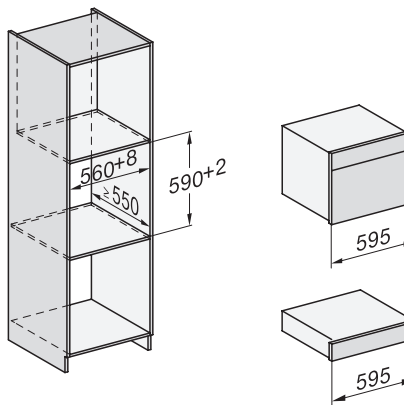

1) 400 mm, 2) 360 mm, 3) 47 mm, 4) 27 mm, 5) 32.5 mm

ESW7x20, DGC7x4xHCPro, DGC7x4xHCXPro installation drawings

ESW7x20, DG7xxx, DGM7xxx installation drawings

ESW7x20, DGM7x4x installation drawings

1) Front view, 2) Mains connection cable, L=2.000 mm, 3) Ventilation cut min. 180 cm<sup>2</sup>, 4) No connection in this area