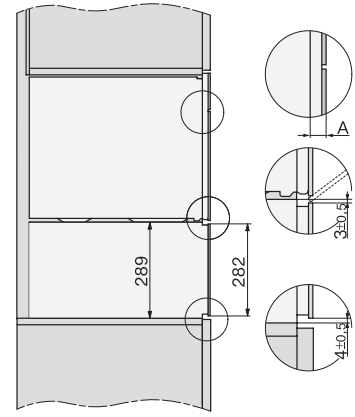

1) 400 mm, 2) 360 mm, 3) 47 mm, 4) 27 mm, 5) 32.5 mm

ESW7x20, DGC7x4xHCPro, DGC7x4xHCXPro installation drawings

ESW7x20, DG7xxx, DGM7xxx installation drawings

ESW7x20, DGM7x4x installation drawings

1) Front view, 2) Mains connection cable, L=2.000 mm, 3) Ventilation cut min. 180 cm<sup>2</sup>, 4) No connection in this area