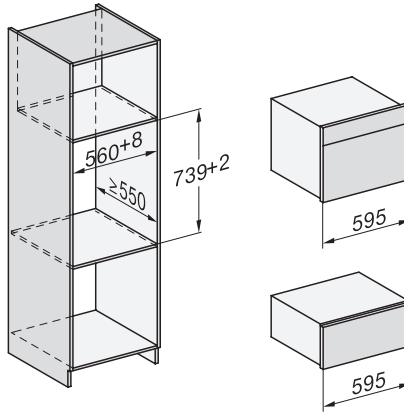

1) 400 mm, 2) 360 mm, 3) 47 mm, 4) 27 mm, 5) 32.5 mm

ESW7x20, DGC7x4xHCPro, DGC7x4xHCXPro installation drawings

ESW7x20, DG7xxx, DGM7xxx installation drawings

ESW7x20, DGM7x4x installation drawings

1) Front view, 2) Mains connection cable, L=2.000 mm, 3) Ventilation cut min. 180 cm<sup>2</sup>, 4) No connection in this area