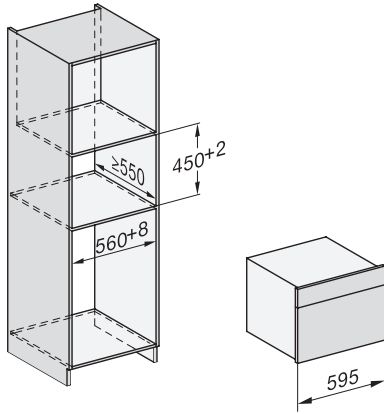

DGM 7840

Steam oven with microwave

for healthy cooking & rapid heating-up with networking, menu cooking + M Touch.

DG DGM, installation drawing