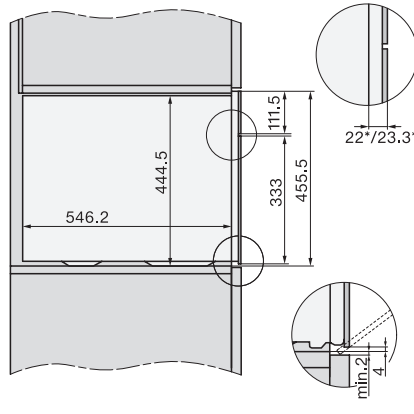

1) 400 mm, 2) 360 mm, 3) 47 mm, 4) 27 mm, 5) 32.5 mm

ESW7x20, DGC7x4xHCPro, DGC7x4xHCXPro installation drawings

ESW7x20, DG7xxx, DGM7xxx installation drawings

ESW7x20, DGM7x4x installation drawings

1) Front view, 2) Mains connection cable, L=2.000 mm, 3) Ventilation cut min. 180 cm², 4) No connection in this area

ESW7x10, DGC7x4xHCPro, DGC7x4xHCXPro, installation drawings

ESW7x10, EVS7010, DG7x4x, DGM7x4x installation drawings

A) 22 mm glass, 23,3 mm stainless steel

DG7xxx, DGM7xxx, installation drawings

built-in DG DGM DGC XL build-under, installation drawing

Screw joint DG DGM, installation drawing

DGM 7840

Steam oven with microwave

for healthy cooking & rapid heating-up with networking, menu cooking + M Touch.

DG DGM, installation drawing

side view DG DGM, installation drawing, GB, AU

22 mm glass, 23,3 mm stainless steel

installation DGM, installation drawing, GB, AU

1) Mains connection cable, L=2000 mm, 2) Water supply hose, L=2000 mm, 3) ventilation cut-out min. 180 cm², 4) no connection in this area