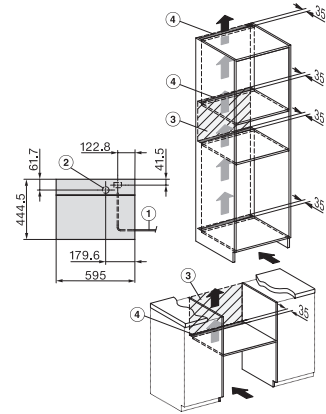

1) 400 mm, 2) 360 mm, 3) 47 mm, 4) 27 mm, 5) 32.5 mm

ESW7x20, DGC7x4xHCPro, DGC7x4xHCXPro installation drawings

ESW7x20, DG7xxx, DGM7xxx installation drawings

ESW7x20, DGM7x4x installation drawings

1) Front view, 2) Mains connection cable, L=2.000 mm, 3) Ventilation cut min. 180 cm², 4) No connection in this area

ESW7x10, DGC7x4xHCPro, DGC7x4xHCXPro, installation drawings

ESW7x10, EVS7010, DG7x4x, DGM7x4x installation drawings

A) 22 mm glass, 23,3 mm stainless steel

DG7xxx, DGM7xxx, installation drawings

built-in DG DGM DGC XL build-under, installation drawing

Screw joint DG DGM, installation drawing

DGM 7840

Steam oven with microwave

for healthy cooking & rapid heating-up with networking, menu cooking + M Touch.

DG DGM, installation drawing

side view DG DGM, installation drawing, GB, AU

22 mm glass, 23,3 mm stainless steel

installation DGM, installation drawing, GB, AU

1) Mains connection cable, L=2000 mm, 2) Water supply hose, L=2000 mm, 3) ventilation cut-out min. 180 cm², 4) no connection in this area