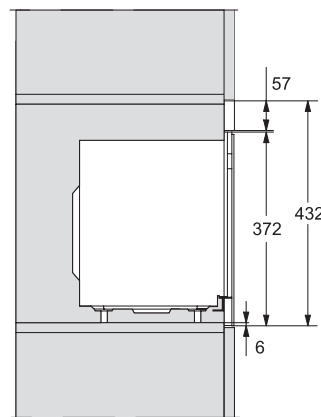

## M 2234 SC

Built-in microwave oven  
with sensor controls on the side for convenient operation.

M2230SC, installation drawings

1) Front view, 2) Mains connection cable L=1,600 mm, 3) No connection in this area

M2230SC, installation drawings

1) Front view, 2) Mains connection cable L=1,600 mm, 3) No connection in this area

M223xSC, installation drawings

M223xSC, installation drawings

M223xSC, installation drawing

M223xSC, AB45-2, installation drawing

M223xSC, AB45-2, installation drawing

M223xSC, AB42-1, installation drawing

M223xSC, AB42-1, installation drawing