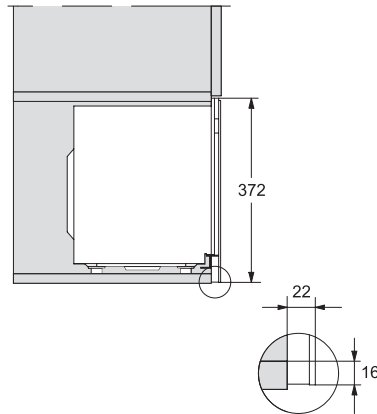

M2230SC, installation drawings

1) Front view, 2) Mains connection cable L=1,600 mm, 3) No connection in this area

M223xSC, installation drawings

M223xSC, installation drawings

M223xSC, installation drawing

M223xSC, AB45-2, installation drawing

M223xSC, AB45-2, installation drawing

M223xSC, AB42-1, installation drawing

M223xSC, AB42-1, installation drawing

## M 2234 SC

Built-in microwave oven  
with sensor controls on the side for convenient operation.

M223xSC, AB38-1, installation drawing

M223xSC, AB38-1, installation drawing

M223xSC, AB36, installation drawing

M223xSC, AB36, installation drawing

M22xxSC, installation drawing

M22xxSC, installation drawing