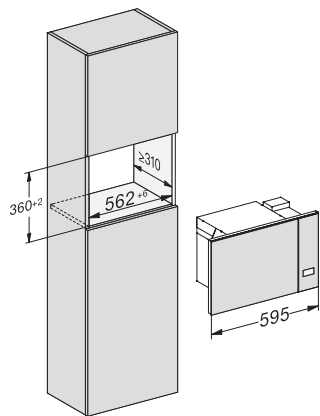

## M 2234 SC

Built-in microwave oven  
with sensor controls on the side for convenient operation.

M2230SC, installation drawings

1) Front view, 2) Mains connection cable L=1,600 mm, 3) No connection in this area

M2230SC, installation drawings

1) Front view, 2) Mains connection cable L=1,600 mm, 3) No connection in this area

M223xSC, installation drawings

M223xSC, installation drawings

M223xSC, installation drawing