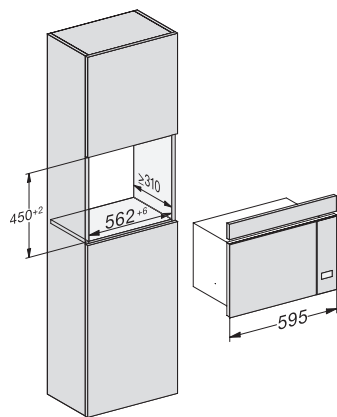

## M 2234 SC

Built-in microwave oven  
with sensor controls on the side for convenient operation.

M2230SC, installation drawings

1) Front view, 2) Mains connection cable L=1,600 mm, 3) No connection in this area

M2230SC, installation drawings

1) Front view, 2) Mains connection cable L=1,600 mm, 3) No connection in this area

M223xSC, installation drawings

M223xSC, installation drawings

M223xSC, installation drawing

M223xSC, AB45-2, installation drawing

M223xSC, AB45-2, installation drawing

M223xSC, AB42-1, installation drawing

M223xSC, AB42-1, installation drawing