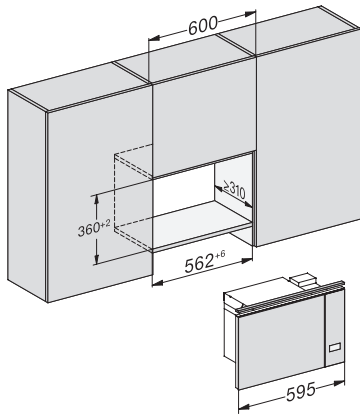

M2230SC, installation drawings

1) Front view, 2) Mains connection cable L=1,600 mm, 3) No connection in this area

M223xSC, installation drawings

M223xSC, installation drawings

M223xSC, installation drawing

M223xSC, AB45-2, installation drawing

M223xSC, AB45-2, installation drawing

M223xSC, AB42-1, installation drawing

M223xSC, AB42-1, installation drawing

## M 2234 SC

Built-in microwave oven  
with sensor controls on the side for convenient operation.

M223xSC, AB38-1, installation drawing

M223xSC, AB38-1, installation drawing

M223xSC, AB36, installation drawing