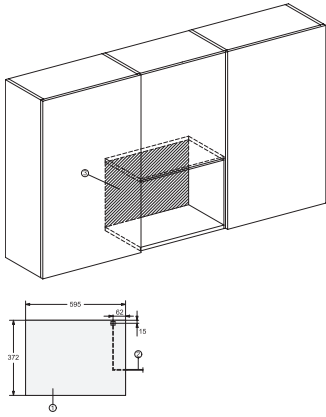

## M 2234 SC

Built-in microwave oven

with sensor controls on the side for convenient operation.

EAN: 4002516103325 / Material number: 11093880 / Old Material Number: 24223420GB

Total rated load in kW	1.25
Voltage in V	220-240
Frequency in Hz	50
Fuse rating in A	13
Number of phases	1
Mains cable with plug	•
Length of supply lead in m	1.60
Replacing lamps	Service
<b>Accessories included</b>	
Grilling rack	1
Gourmet plate	1

## M 2234 SC

Built-in microwave oven  
with sensor controls on the side for convenient operation.

M2230SC, installation drawings

1) Front view, 2) Mains connection cable L=1,600 mm, 3) No connection in this area

M2230SC, installation drawings

1) Front view, 2) Mains connection cable L=1,600 mm, 3) No connection in this area

M223xSC, installation drawings

M223xSC, installation drawings

M223xSC, installation drawing