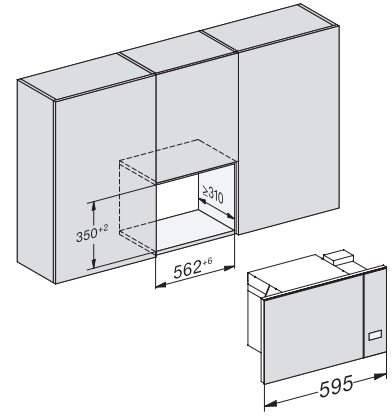

## M 2234 SC

Built-in microwave oven  
with sensor controls on the side for convenient operation.

M2230SC, installation drawings

1) Front view, 2) Mains connection cable L=1,600 mm, 3) No connection in this area

M2230SC, installation drawings

1) Front view, 2) Mains connection cable L=1,600 mm, 3) No connection in this area

M223xSC, installation drawings

M223xSC, installation drawings

M223xSC, installation drawing