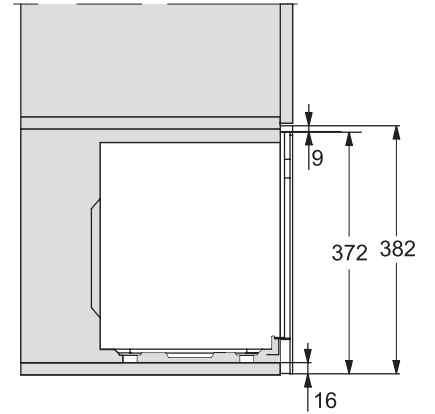

M2230SC, installation drawings

1) Front view, 2) Mains connection cable L=1,600 mm, 3) No connection in this area

M223xSC, installation drawings

M223xSC, installation drawings

M223xSC, installation drawing

M223xSC, AB45-2, installation drawing

M223xSC, AB45-2, installation drawing

M223xSC, AB42-1, installation drawing

M223xSC, AB42-1, installation drawing

## M 2234 SC

Built-in microwave oven  
with sensor controls on the side for convenient operation.

M223xSC, AB38-1, installation drawing

M223xSC, AB38-1, installation drawing

M223xSC, AB36, installation drawing

M223xSC, AB36, installation drawing

M22xxSC, installation drawing

M22xxSC, installation drawing