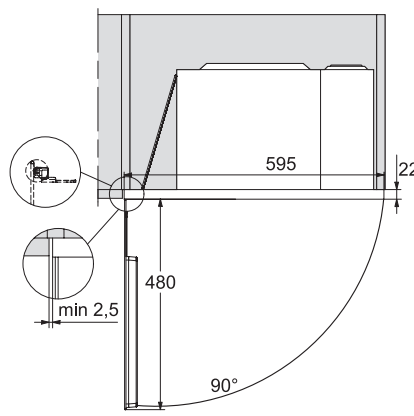

## M 2234 SC

Built-in microwave oven  
with sensor controls on the side for convenient operation.

M2230SC, installation drawings

1) Front view, 2) Mains connection cable L=1,600 mm, 3) No connection in this area

M2230SC, installation drawings

1) Front view, 2) Mains connection cable L=1,600 mm, 3) No connection in this area

M223xSC, installation drawings

M223xSC, installation drawings

M223xSC, installation drawing

M223xSC, AB45-2, installation drawing

M223xSC, AB45-2, installation drawing

M223xSC, AB42-1, installation drawing

M223xSC, AB42-1, installation drawing