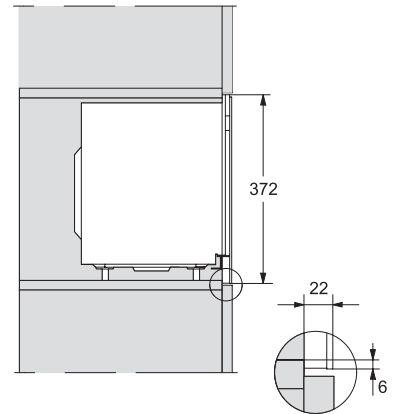

M2230SC, installation drawings

1) Front view, 2) Mains connection cable L=1,600 mm, 3) No connection in this area

M223xSC, installation drawings

M223xSC, installation drawings

M223xSC, installation drawing

M223xSC, AB45-2, installation drawing

M223xSC, AB45-2, installation drawing

M223xSC, AB42-1, installation drawing

M223xSC, AB42-1, installation drawing

## M 2234 SC

Built-in microwave oven  
with sensor controls on the side for convenient operation.

M223xSC, AB38-1, installation drawing

M223xSC, AB38-1, installation drawing

M223xSC, AB36, installation drawing

M223xSC, AB36, installation drawing

M22xxSC, installation drawing

M22xxSC, installation drawing