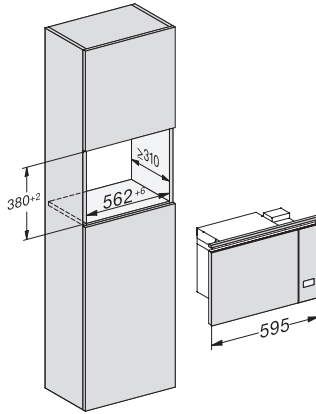

M2230SC, installation drawings

1) Front view, 2) Mains connection cable L=1,600 mm, 3) No connection in this area

M223xSC, installation drawings

M223xSC, installation drawings

M223xSC, installation drawing

M223xSC, AB45-2, installation drawing

M223xSC, AB45-2, installation drawing

M223xSC, AB42-1, installation drawing

M223xSC, AB42-1, installation drawing

## M 2234 SC

Built-in microwave oven  
with sensor controls on the side for convenient operation.

M223xSC, AB38-1, installation drawing

M223xSC, AB38-1, installation drawing

M223xSC, AB36, installation drawing