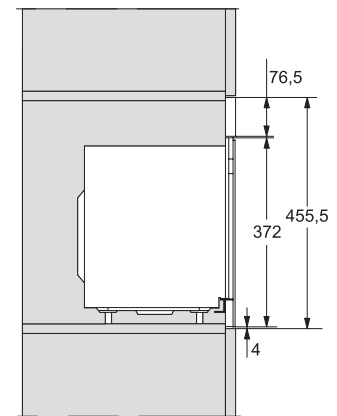

## M 2234 SC

Built-in microwave oven  
with sensor controls on the side for convenient operation.

M2230SC, installation drawings

1) Front view, 2) Mains connection cable L=1,600 mm, 3) No connection in this area

M2230SC, installation drawings

1) Front view, 2) Mains connection cable L=1,600 mm, 3) No connection in this area

M223xSC, installation drawings

M223xSC, installation drawings

M223xSC, installation drawing

M223xSC, AB45-2, installation drawing

M223xSC, AB45-2, installation drawing

M223xSC, AB42-1, installation drawing

M223xSC, AB42-1, installation drawing