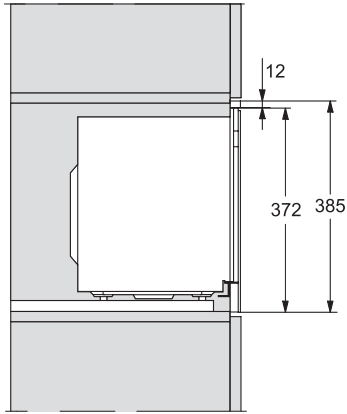

M2230SC, installation drawings

1) Front view, 2) Mains connection cable L=1,600 mm, 3) No connection in this area

M223xSC, installation drawings

M223xSC, installation drawings

M223xSC, installation drawing

M223xSC, AB45-2, installation drawing

M223xSC, AB45-2, installation drawing

M223xSC, AB42-1, installation drawing

M223xSC, AB42-1, installation drawing

## M 2234 SC

Built-in microwave oven  
with sensor controls on the side for convenient operation.

M223xSC, AB38-1, installation drawing

M223xSC, AB38-1, installation drawing

M223xSC, AB36, installation drawing