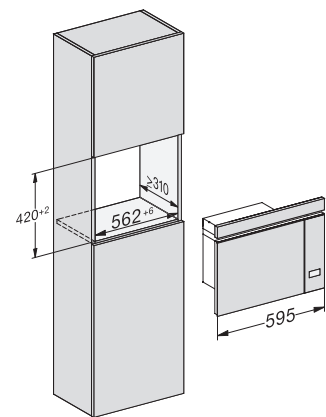

## M 2234 SC

Built-in microwave oven  
with sensor controls on the side for convenient operation.

M2230SC, installation drawings

1) Front view, 2) Mains connection cable L=1,600 mm, 3) No connection in this area

M2230SC, installation drawings

1) Front view, 2) Mains connection cable L=1,600 mm, 3) No connection in this area

M223xSC, installation drawings

M223xSC, installation drawings

M223xSC, installation drawing

M223xSC, AB45-2, installation drawing

M223xSC, AB45-2, installation drawing

M223xSC, AB42-1, installation drawing

M223xSC, AB42-1, installation drawing