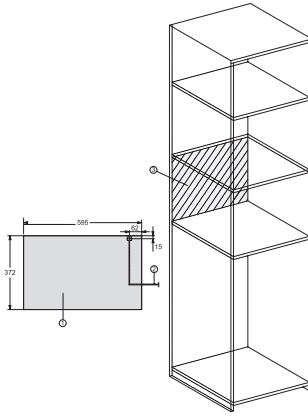

## M 2234 SC

Built-in microwave oven

with sensor controls on the side for convenient operation.

EAN: 4002516103325 / Material number: 11093880 / Old Material Number: 24223420GB

Total rated load in kW	1.25
Voltage in V	220-240
Frequency in Hz	50
Fuse rating in A	13
Number of phases	1
Mains cable with plug	•
Length of supply lead in m	1.60
Replacing lamps	Service
<b>Accessories included</b>	
Grilling rack	1
Gourmet plate	1

## M 2234 SC

Built-in microwave oven  
with sensor controls on the side for convenient operation.

M2230SC, installation drawings

1) Front view, 2) Mains connection cable L=1,600 mm, 3) No connection in this area

M2230SC, installation drawings

1) Front view, 2) Mains connection cable L=1,600 mm, 3) No connection in this area

M223xSC, installation drawings

M223xSC, installation drawings

M223xSC, installation drawing