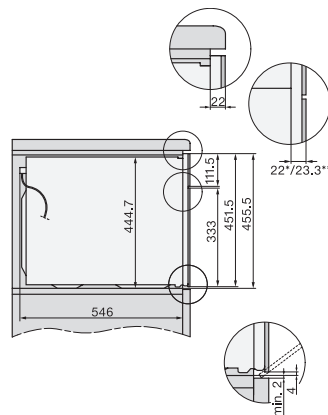

built-in H7000 BM, installation drawing

built-in H7000 BM build-under, installation drawings  
If the oven is to be installed under a hob, follow the instructions for installing the hob and the height of the hob.

H7x40BM/BMX, installation drawings, GB, AUS  
1) Mains connection cable, L=2000 mm, 2) No connection in this area, 3) Lüftungsausschnitt min. 150 cm<sup>2</sup>

H7000 handle, glass, installation drawings  
1) 400 mm, 2) 360 mm, 3) 47 mm, 4) 27 mm, 5) 32.5 mm

H226x-1B/BP/E/IP//IP, H2760B/BP, H28x0B/BP, H7x40BM/BMX, H7x6xB/BP/BPX, installation drawings

side view H7000 BM build-under, installation drawing, GB, AU  
22 mm – glass, 23,3 mm – metal

H2xxx-1 B/BP/E//IP, H7xxx B/BP/BM/BMX, installation drawings  
22 mm – glass, 23,3 mm – metal