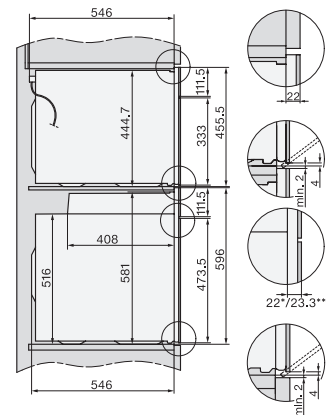

H7x40BM/BMX, installation drawings, GB, AUS  
1) Mains connection cable, L=2000 mm, 2) No connection in this area, 3) Lüftungsausschnitt min. 150 cm<sup>2</sup>

H7000 handle, glass, installation drawings  
1) 400 mm, 2) 360 mm, 3) 47 mm, 4) 27 mm, 5) 32.5 mm

H226x-1B/BP/E/IP//IP, H2760B/BP, H28x0B/BP, H7x40BM/BMX, H7x6xB/BP/BPX, installation drawings

side view H7000 BM build-under, installation drawing, GB, AU  
22 mm – glass, 23,3 mm – metal

H2xxx-1 B/BP/E//IP, H7xxx B/BP/BM/BMX, installation drawings  
22 mm – glass, 23,3 mm – metal