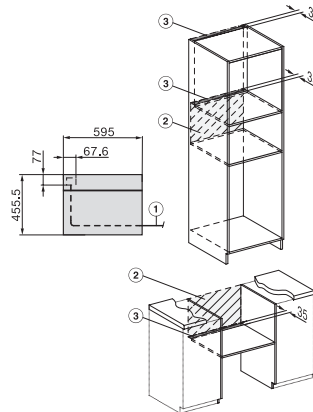

## H 7440 BM

Compact microwave combination oven  
with a seamless design, automatic programmes and combination modes.

side view H7000 BM, installation drawings  
22 mm – glass, 23,3 mm – metal

side view H7000 BM, installation drawings, GB, AUS  
22 mm – glass, 23,3 mm – metal

built-in H7000 BM, installation drawing

built-in H7000 BM build-under, installation drawings  
If the oven is to be installed under a hob, follow the instructions for installing the hob and the height of the hob.

H7x40BM/BMX, installation drawings, GB, AUS  
1) Mains connection cable, L=2000 mm, 2) No connection in this area, 3) Lüftungsausschnitt min. 150 cm<sup>2</sup>

H7000 handle, glass, installation drawings  
1) 400 mm, 2) 360 mm, 3) 47 mm, 4) 27 mm, 5) 32.5 mm