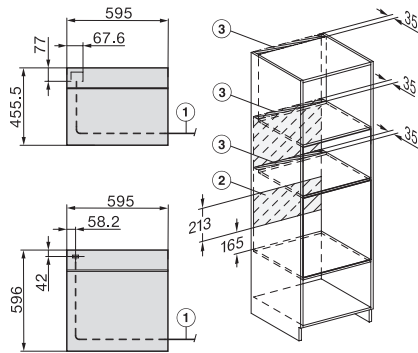

H7x40BM/BMX, installation drawings, GB, AUS  
1) Mains connection cable, L=2000 mm, 2) No connection in this area, 3) Lüftungsausschnitt min. 150 cm<sup>2</sup>

H7000 handle, glass, installation drawings  
1) 400 mm, 2) 360 mm, 3) 47 mm, 4) 27 mm, 5) 32.5 mm

H226x-1B/BP/E/IP//IP, H2760B/BP, H28x0B/BP, H7x40BM/BMX, H7x6xB/BP/BPX, installation drawings

side view H7000 BM build-under, installation drawing, GB, AU  
22 mm – glass, 23,3 mm – metal

H2xxx-1 B/BP/E//IP, H7xxx B/BP/BM/BMX, installation drawings  
22 mm – glass, 23,3 mm – metal

## H 7440 BM

Compact microwave combination oven  
with a seamless design, automatic programmes and combination modes.

H2xxx-1 B/BP/E/I/IP, H7xxx B/BP/BM/BMX, installation  
drawings

22 mm – glass, 23,3 mm – metal