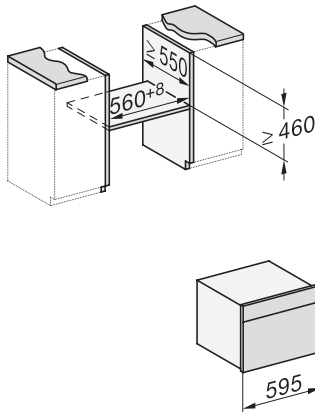

## H 7440 BM

Compact microwave combination oven  
with a seamless design, automatic programmes and combination modes.

side view H7000 BM, installation drawings  
22 mm – glass, 23,3 mm – metal

side view H7000 BM, installation drawings, GB, AUS  
22 mm – glass, 23,3 mm – metal

built-in H7000 BM, installation drawing

built-in H7000 BM build-under, installation drawings  
If the oven is to be installed under a hob, follow the instructions for installing the hob and the height of the hob.

H7x40BM/BMX, installation drawings, GB, AUS  
1) Mains connection cable, L=2000 mm, 2) No connection in this area, 3) Lüftungsausschnitt min. 150 cm<sup>2</sup>

H7000 handle, glass, installation drawings  
1) 400 mm, 2) 360 mm, 3) 47 mm, 4) 27 mm, 5) 32.5 mm