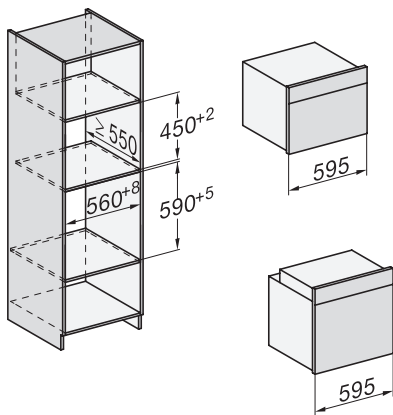

built-in H7000 BM, installation drawing

built-in H7000 BM build-under, installation drawings  
If the oven is to be installed under a hob, follow the instructions for installing the hob and the height of the hob.

H7x40BM/BMX, installation drawings, GB, AUS  
1) Mains connection cable, L=2000 mm, 2) No connection in this area, 3) Lüftungsausschnitt min. 150 cm<sup>2</sup>

H7000 handle, glass, installation drawings  
1) 400 mm, 2) 360 mm, 3) 47 mm, 4) 27 mm, 5) 32.5 mm