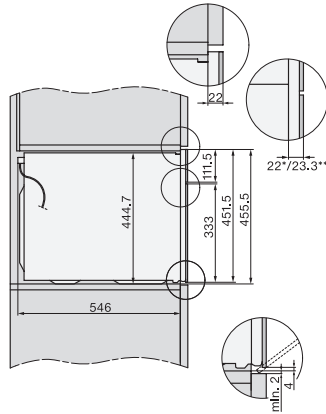

side view H7000 BM, installation drawings, GB, AUS
22 mm – glass, 23,3 mm – metal