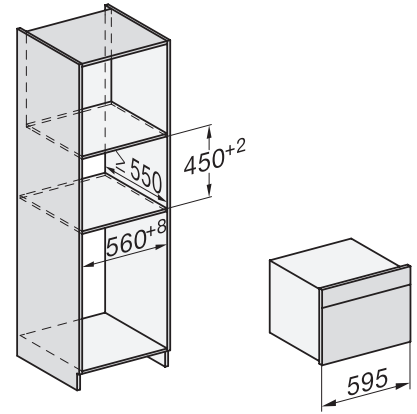

## H 7440 BM

Compact microwave combination oven  
with a seamless design, automatic programmes and combination modes.

side view H7000 BM, installation drawings  
22 mm – glass, 23,3 mm – metal

side view H7000 BM, installation drawings, GB, AUS  
22 mm – glass, 23,3 mm – metal

built-in H7000 BM, installation drawing

built-in H7000 BM build-under, installation drawings  
If the oven is to be installed under a hob, follow the instructions for installing the hob and the height of the hob.

H7x40BM/BMX, installation drawings, GB, AUS  
1) Mains connection cable, L=2000 mm, 2) No connection in this area, 3) Lüftungsausschnitt min. 150 cm<sup>2</sup>

H7000 handle, glass, installation drawings  
1) 400 mm, 2) 360 mm, 3) 47 mm, 4) 27 mm, 5) 32.5 mm