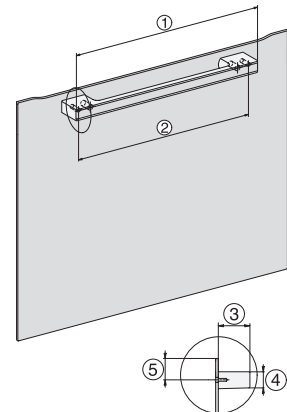

## H 7440 BM

Compact microwave combination oven  
with a seamless design, automatic programmes and combination modes.

side view H7000 BM, installation drawings  
22 mm – glass, 23,3 mm – metal

side view H7000 BM, installation drawings, GB, AUS  
22 mm – glass, 23,3 mm – metal

built-in H7000 BM, installation drawing

built-in H7000 BM build-under, installation drawings  
If the oven is to be installed under a hob, follow the instructions for installing the hob and the height of the hob.

H7x40BM/BMX, installation drawings, GB, AUS  
1) Mains connection cable, L=2000 mm, 2) No connection in this area, 3) Lüftungsausschnitt min. 150 cm<sup>2</sup>

H7000 handle, glass, installation drawings  
1) 400 mm, 2) 360 mm, 3) 47 mm, 4) 27 mm, 5) 32.5 mm

H226x-1B/BP/E/IP//IP, H2760B/BP, H28x0B/BP, H7x40BM/BMX, H7x6xB/BP/BPX, installation drawings

side view H7000 BM build-under, installation drawing, GB, AU  
22 mm – glass, 23,3 mm – metal

H2xxx-1 B/BP/E//IP, H7xxx B/BP/BM/BMX, installation drawings  
22 mm – glass, 23,3 mm – metal