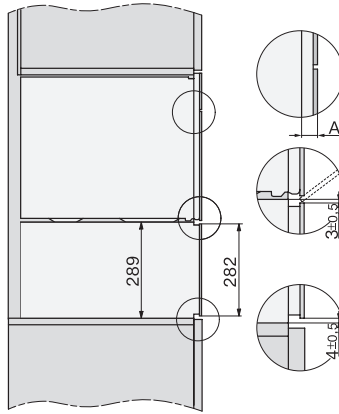

ESW 7120

29 cm high handleless Gourmet warming drawer

for preheating crockery, keeping food warm and low temperature cooking.

EAN: 4002516169741 / Material number: 11093360 / Old Material Number: 30712040GB

Accessories included	
Anti-slip mat	1
Rack for increased capacity	1

ESW 7120

29 cm high handleless Gourmet warming drawer
for preheating crockery, keeping food warm and low temperature cooking.

ESW7x20, DGC7x4xHCPro, DGC7x4xHCXPro installation drawings

ESW7x20, DG7xxx, DGM7xxx installation drawings

ESW7x20, DGM7x4x installation drawings

1) Front view, 2) Mains connection cable, L=2.000 mm, 3) Ventilation cut min. 180 cm², 4) No connection in this area

ESW7x20, DGC7x6xHCPro, DGC7x6xHCXPro installation drawings

side view ESW7x20, installation drawing, GB, AU

Installation ESW7x20, installation drawing, GB, AU

1) Front view, 2) Mains connection cable, L=2.000 mm, 3) ventilation cut-out min. 180 cm², 4) no connection in this area