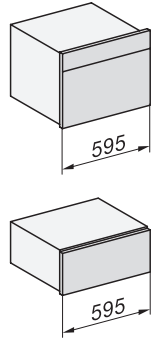

ESW 7120

29 cm high handleless Gourmet warming drawer

for preheating crockery, keeping food warm and low temperature cooking.

EAN: 4002516169741 / Material number: 11093360 / Old Material Number: 30712040GB

Accessories included	
Anti-slip mat	1
Rack for increased capacity	1

ESW 7120

29 cm high handleless Gourmet warming drawer
for preheating crockery, keeping food warm and low temperature cooking.

ESW7x20, DGC7x4xHCPro, DGC7x4xHCXPro installation drawings

ESW7x20, DGC7x6xHCPro, DGC7x6xHCXPro installation drawings

side view ESW7x20, installation drawing, GB, AU

Installation ESW7x20, installation drawing, GB, AU

1) Front view, 2) Mains connection cable, L=2.000 mm, 3) ventilation cut-out min. 180 cm², 4) no connection in this area