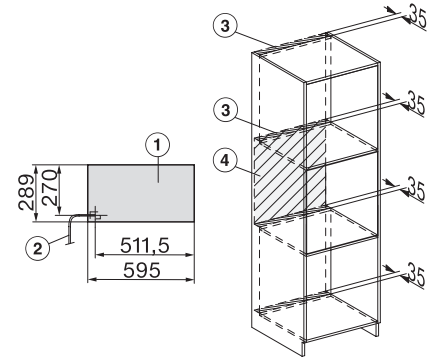

Accessories included	
Anti-slip mat	1
Rack for increased capacity	1

ESW 7120

29 cm high handleless Gourmet warming drawer
for preheating crockery, keeping food warm and low temperature cooking.

ESW7x20, DGC7x4xHCPro, DGC7x4xHCXPro installation drawings

ESW7x20, DG7xxx, DGM7xxx installation drawings

ESW7x20, DGM7x4x installation drawings

1) Front view, 2) Mains connection cable, L=2.000 mm, 3) Ventilation cut min. 180 cm², 4) No connection in this area

ESW7x20, DGC7x6xHCPro, DGC7x6xHCXPro installation drawings

side view ESW7x20, installation drawing, GB, AU

Installation ESW7x20, installation drawing, GB, AU

1) Front view, 2) Mains connection cable, L=2.000 mm, 3) ventilation cut-out min. 180 cm², 4) no connection in this area