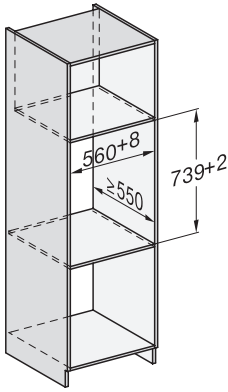

EAN: 4002516169741 / Material number: 11093360 / Old Material Number: 30712040GB

Construction type and design	
Gourmet warming drawer	•
ContourLine	•
Handleless	•
Colour	Stainless steel/Clean Steel
Operating modes	
Cup warming	•
Plate warming	•
Keeping food warm	•
Low temperature cooking	•
User convenience	
Miele@home	•
Capacity	12 place settings
Push2open mechanism	•
Fully telescopic runners for easy loading and unloading of the warming drawer	•
Control panel with sensor controls	•
Control panel with symbols	•
Stop programming	•
Timer function	•
Sabbath programme	•
Efficiency and sustainability	
Power rating in off mode in W	0.5
Power rating in standby mode in W	1.0
Power rating in networked standby in W	2.0
Time until automatic switch to off mode in min	20
Time until automatic switch to standby in min	20
Time until automatic switch to networked standby in min	20
Cleaning and care	
Stainless steel/CleanSteel finish	•
Flush control panel	•
Safety	
Cool front	•
Anti-slip mat	•
Safety switch-off	•
Technical data	
Temperatures min. in °C	40
Temperatures max. in °C	85
Appliance width in mm	595
Appliance height in mm	289
Appliance depth in mm	570
Useable interior height in mm	230
Total rated load in kW	0.70
Voltage in V	230
Frequency in Hz	50-60
Fuse rating in A	10
Number of phases	1
Mains cable with plug	•
Length of supply lead in m	2.0

ESW 7120

29 cm high handleless Gourmet warming drawer

for preheating crockery, keeping food warm and low temperature cooking.

EAN: 4002516169741 / Material number: 11093360 / Old Material Number: 30712040GB

Accessories included	
Anti-slip mat	1
Rack for increased capacity	1

ESW 7120

29 cm high handleless Gourmet warming drawer
for preheating crockery, keeping food warm and low temperature cooking.

ESW7x20, DGC7x4xHCPro, DGC7x4xHCXPro installation drawings