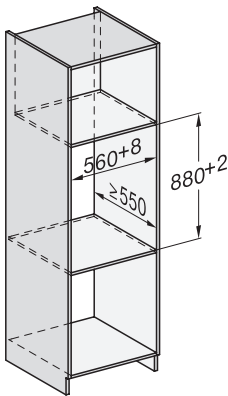

Accessories included	
Anti-slip mat	1
Rack for increased capacity	1

ESW 7120

29 cm high handleless Gourmet warming drawer
for preheating crockery, keeping food warm and low temperature cooking.

ESW7x20, DGC7x4xHCPro, DGC7x4xHCXPro installation drawings

ESW7x20, DG7xxx, DGM7xxx installation drawings

ESW7x20, DGM7x4x installation drawings

1) Front view, 2) Mains connection cable, L=2.000 mm, 3) Ventilation cut min. 180 cm², 4) No connection in this area

ESW7x20, DGC7x6xHCPro, DGC7x6xHCXPro installation drawings

side view ESW7x20, installation drawing, GB, AU

Installation ESW7x20, installation drawing, GB, AU

1) Front view, 2) Mains connection cable, L=2.000 mm, 3) ventilation cut-out min. 180 cm², 4) no connection in this area