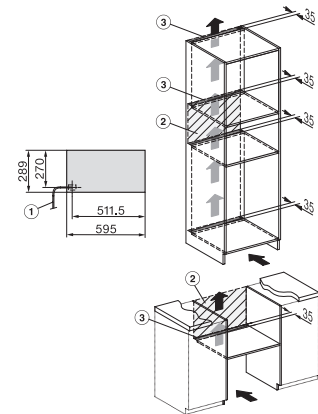

Accessories included	
Anti-slip mat	1
Rack for increased capacity	1

ESW 7120

29 cm high handleless Gourmet warming drawer
for preheating crockery, keeping food warm and low temperature cooking.

ESW7x20, DGC7x4xHCPro, DGC7x4xHCXPro installation drawings

ESW7x20, DG7xxx, DGM7xxx installation drawings

ESW7x20, DGM7x4x installation drawings

1) Front view, 2) Mains connection cable, L=2.000 mm, 3) Ventilation cut min. 180 cm², 4) No connection in this area

ESW7x20, DGC7x6xHCPro, DGC7x6xHCXPro installation drawings

side view ESW7x20, installation drawing, GB, AU

Installation ESW7x20, installation drawing, GB, AU

1) Front view, 2) Mains connection cable, L=2.000 mm, 3) ventilation cut-out min. 180 cm², 4) no connection in this area