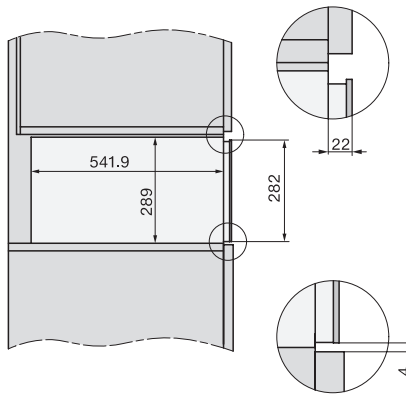

Accessories included	
Anti-slip mat	1
Rack for increased capacity	1

ESW 7120

29 cm high handleless Gourmet warming drawer
for preheating crockery, keeping food warm and low temperature cooking.

ESW7x20, DGC7x4xHCPro, DGC7x4xHCXPro installation drawings

ESW7x20, DG7xxx, DGM7xxx installation drawings

ESW7x20, DGM7x4x installation drawings

1) Front view, 2) Mains connection cable, L=2.000 mm, 3) Ventilation cut min. 180 cm², 4) No connection in this area

ESW7x20, DGC7x6xHCPro, DGC7x6xHCXPro installation drawings

side view ESW7x20, installation drawing, GB, AU

Installation ESW7x20, installation drawing, GB, AU

1) Front view, 2) Mains connection cable, L=2.000 mm, 3) ventilation cut-out min. 180 cm², 4) no connection in this area