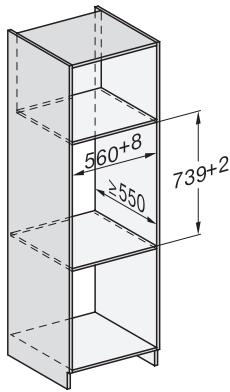

ESW 7020

29 cm high handleless Gourmet warming drawer

for preheating crockery, keeping food warm and low temperature cooking.

EAN: 4002516169468 / Material number: 11093290 / Old Material Number: 30702020GB

## ESW 7020

29 cm high handleless Gourmet warming drawer  
for preheating crockery, keeping food warm and low temperature cooking.

ESW7x20, DGC7x4xHCPro, DGC7x4xHCXPro installation drawings

ESW7x20, DG7xxx, DGM7xxx installation drawings

side view ESW7x20, installation drawing, GB, AU

Installation ESW7x20, installation drawing, GB, AU

1) Front view, 2) Mains connection cable, L=2.000 mm, 3) ventilation cut-out min. 180 cm<sup>2</sup>, 4) no connection in this area