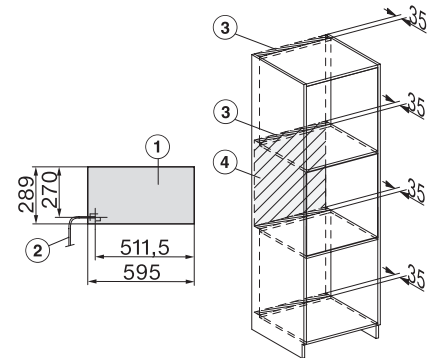

## ESW 7020

29 cm high handleless Gourmet warming drawer  
for preheating crockery, keeping food warm and low temperature cooking.

ESW7x20, DGC7x4xHCPro, DGC7x4xHCXPro installation drawings

ESW7x20, DG7xxx, DGM7xxx installation drawings

ESW7x20, DGM7x4x installation drawings

1) Front view, 2) Mains connection cable, L=2.000 mm, 3) Ventilation cut min. 180 cm<sup>2</sup>, 4) No connection in this area

ESW7x20, DGC7x6xHCPro, DGC7x6xHCXPro installation drawings

side view ESW7x20, installation drawing, GB, AU

Installation ESW7x20, installation drawing, GB, AU

1) Front view, 2) Mains connection cable, L=2.000 mm, 3) ventilation cut-out min. 180 cm<sup>2</sup>, 4) no connection in this area