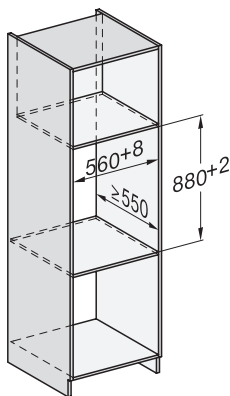

## ESW 7020

29 cm high handleless Gourmet warming drawer  
for preheating crockery, keeping food warm and low temperature cooking.

ESW7x20, DGC7x4xHCPro, DGC7x4xHCXPro installation drawings

ESW7x20, DG7xxx, DGM7xxx installation drawings

ESW7x20, DGM7x4x installation drawings

1) Front view, 2) Mains connection cable, L=2.000 mm, 3) Ventilation cut min. 180 cm<sup>2</sup>, 4) No connection in this area

ESW7x20, DGC7x6xHCPro, DGC7x6xHCXPro installation drawings

side view ESW7x20, installation drawing, GB, AU

Installation ESW7x20, installation drawing, GB, AU

1) Front view, 2) Mains connection cable, L=2.000 mm, 3) ventilation cut-out min. 180 cm<sup>2</sup>, 4) no connection in this area