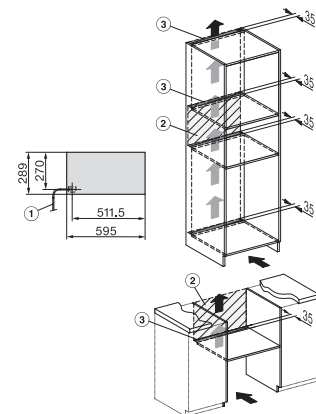

## ESW 7020

29 cm high handleless Gourmet warming drawer  
for preheating crockery, keeping food warm and low temperature cooking.

ESW7x20, DGC7x4xHCPro, DGC7x4xHCXPro installation drawings

ESW7x20, DG7xxx, DGM7xxx installation drawings

ESW7x20, DGM7x4x installation drawings

1) Front view, 2) Mains connection cable, L=2.000 mm, 3) Ventilation cut min. 180 cm<sup>2</sup>, 4) No connection in this area

ESW7x20, DGC7x6xHCPro, DGC7x6xHCXPro installation drawings

side view ESW7x20, installation drawing, GB, AU

Installation ESW7x20, installation drawing, GB, AU

1) Front view, 2) Mains connection cable, L=2.000 mm, 3) ventilation cut-out min. 180 cm<sup>2</sup>, 4) no connection in this area