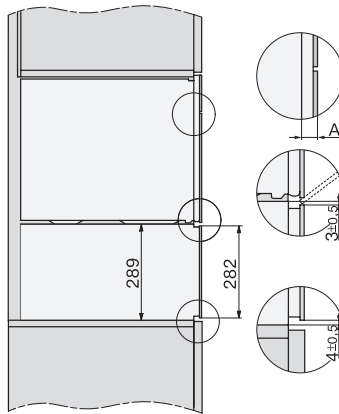

ESW 7020

29 cm high handleless Gourmet warming drawer

for preheating crockery, keeping food warm and low temperature cooking.

EAN: 4002516169468 / Material number: 11093290 / Old Material Number: 30702020GB

## ESW 7020

29 cm high handleless Gourmet warming drawer  
for preheating crockery, keeping food warm and low temperature cooking.

ESW7x20, DGC7x4xHCPro, DGC7x4xHCXPro installation drawings

ESW7x20, DG7xxx, DGM7xxx installation drawings

ESW7x20, DGM7x4x installation drawings

1) Front view, 2) Mains connection cable, L=2.000 mm, 3) Ventilation cut min. 180 cm<sup>2</sup>, 4) No connection in this area

ESW7x20, DGC7x6xHCPro, DGC7x6xHCXPro installation drawings

side view ESW7x20, installation drawing, GB, AU

Installation ESW7x20, installation drawing, GB, AU

1) Front view, 2) Mains connection cable, L=2.000 mm, 3) ventilation cut-out min. 180 cm<sup>2</sup>, 4) no connection in this area