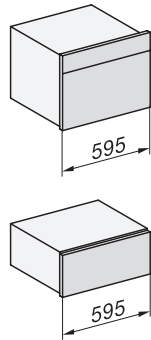

ESW 7020

29 cm high handleless Gourmet warming drawer
for preheating crockery, keeping food warm and low temperature cooking.

ESW7x20, DGC7x4xHCPro, DGC7x4xHCXPro installation drawings