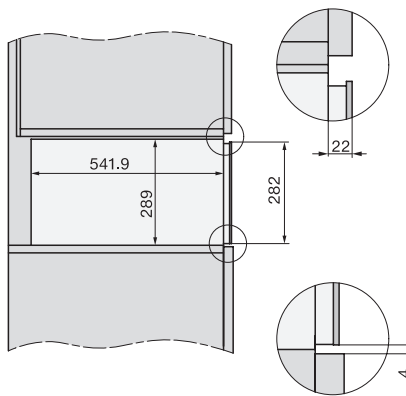

## ESW 7020

29 cm high handleless Gourmet warming drawer  
for preheating crockery, keeping food warm and low temperature cooking.

ESW7x20, DGC7x4xHCPro, DGC7x4xHCXPro installation drawings

ESW7x20, DG7xxx, DGM7xxx installation drawings

ESW7x20, DGM7x4x installation drawings

1) Front view, 2) Mains connection cable, L=2.000 mm, 3) Ventilation cut min. 180 cm<sup>2</sup>, 4) No connection in this area

ESW7x20, DGC7x6xHCPro, DGC7x6xHCXPro installation drawings

side view ESW7x20, installation drawing, GB, AU

Installation ESW7x20, installation drawing, GB, AU

1) Front view, 2) Mains connection cable, L=2.000 mm, 3) ventilation cut-out min. 180 cm<sup>2</sup>, 4) no connection in this area