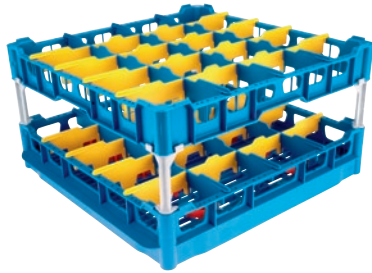

U 645-S

Basket

with tilters for the improved washing and drying of 20 glasses.

- 20 compartments, compartment size 113 mm x 90 mm mm
- Fitted with a high top frame
- Height 104/206/266, width 500 (incl. GN sides 530), depth 500 mm
- Includes extender set comprising short and long extenders

U 645-S

Basket

with tilters for the improved washing and drying of 20 glasses.

EAN: 4002515673577 / Material number: 10322520 / Old Material Number: 67664501D

| Product category | |
|---|--------------|
| Basket for glassware | • |
| Product properties | |
| Material | Plastic |
| Colour | Blue, Yellow |
| Number of compartments | 20 |
| Compartment width in mm | 113 |
| Compartment length in mm | 90 |
| Capacity | |
| Glasses 140–175 mm high [number] | 20 |
| Glasses 200–230 mm high [number] | 20 |
| Dimensions and weight | |
| External dimensions, net height in mm | 266 |
| External dimensions, net width in mm | 500 |
| External dimensions, net depth in mm | 500 |
| External dimensions, gross height in mm | 135 |
| External dimensions, gross width in mm | 540 |
| External dimensions, gross depth in mm | 540 |
| Net weight in kg | 3.00 |
| Gross weight in kg | 4.00 |