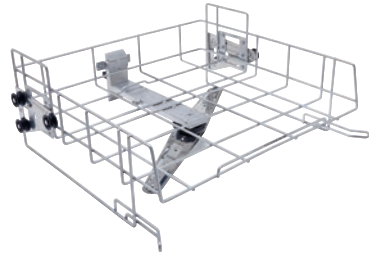

A 101

Upper basket

Height adjustable, for the optimum loading of inserts.

- Vertical clearance 160 +/- 30 mm, width 475 mm, depth 443 mm
- With integrated spray arm

EAN: 4002515460627 / Material number: 09862340 / Old Material Number: 69610100D

Product category	
Fresh-water dishwashers	•
Washer-disinfectors, laboratory	•
Washer-disinfectors, medical	•
Machine affiliation	
PG 8063	•
PG 8562	•
PG 8582	•
PG 8582 CD	•
PG 8504	•
PG 8583	•
PG 8583 CD	•
PG 8592	•
PG 8593	•
Product category	
Upper basket	•
Carrier/basket carrier	•
Upper basket	•
Product properties	
Material	Stainless steel
Colour	Stainless Steel
Area of application	
Reprocessing of laboratory glassware	•
Reprocessing of GYN instruments	•
Reprocessing of ENT instruments	•
Reprocessing of basins	•
Reprocessing of kidney dishes	•
Reprocessing of surgical instruments	•
Reprocessing of different utensils	•
Reprocessing of breathing air regulators	•
Standard electrical connection	
Number of phases	0
Voltage in V	0-0
Frequency in Hz	0-0
Total rated load in kW	0.00-0.00
Fuse rating in A	0-0
Dimensions and weight	
External dimensions, net height in mm	206
External dimensions, net width in mm	528
External dimensions, net depth in mm	527
External dimensions, gross height in mm	230
External dimensions, gross width in mm	555
External dimensions, gross depth in mm	580
Net weight in kg	3.00
Gross weight in kg	3.79