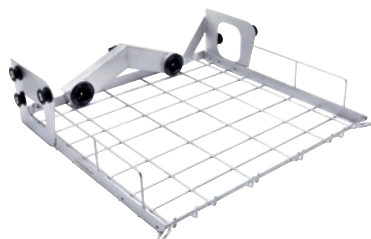

A 100

Upper basket

For the optimum loading of injector modules or inserts.

- Upper basket with two module connections
- for holding up to 2 injector modules or inserts
- Automatic closing of the connections when not in use
- Loading height with module with plastic supports 190 mm
- Clearances: width 489, length 440 mm

EAN: 4002515460610 / Material number: 09862320 / Old Material Number: 69610000D

Product category	
Washer-disinfectors, laboratory	•
Machine affiliation	
PG 8504	•
PG 8583	•
PG 8583 CD	•
PG 8593	•
Product category	
Basket with module connection	•
Upper basket	•
Product properties	
Material	Stainless steel, Plastic
Colour	Stainless Steel, Black
Area of application	
Reprocessing of pipettes/phials	•
Reprocessing of laboratory glassware	•
Standard electrical connection	
Number of phases	0
Voltage in V	0
Frequency in Hz	0
Total rated load in kW	0.00
Fuse rating in A	0
Dimensions and weight	
External dimensions, net height in mm	141
External dimensions, net width in mm	525
External dimensions, net depth in mm	528
External dimensions, gross height in mm	170
External dimensions, gross width in mm	555
External dimensions, gross depth in mm	565
Net weight in kg	2.80
Gross weight in kg	3.49