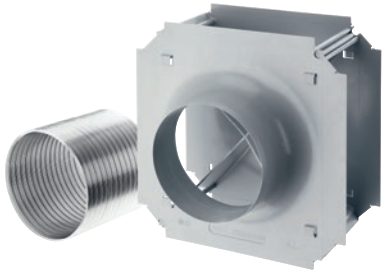

DUI 32

Recirc. conversion kit for island hoods

For converting island hoods from air extraction to recirculation mode.

EAN: 4002515292952 / Material number: 09561760 / Old Material Number: 28996292D

- Uniform airflow in recirculation mode
- Reduces airflow noises
- Supplied as standard: Recirculation directional unit, Ø 150 mm
- Flexible alu hose 15 cm long, can be extended to 60 cm