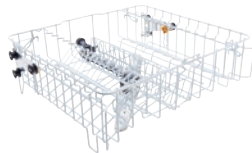

O 892

Upper basket

With insert E 812 and 2 support rails for a variety of glassware

- Height adjustable in 2 positions by 5 cm
- The brackets ensure a secure hold for long stemmed glasses
- With integrated spray arm, connection at the back
- Max. vertical clearance 200 mm
- The glassware insert E 812 is included

EAN: 4002515276372 / Material number: 09548990 / Old Material Number: 67189201D

Product category	
Fresh-water dishwashers	•
Machine affiliation	
PG 8041	•
PG 8043	•
PG 8045	•
PG 8055	•
PG 8055 U	•
PG 8056	•
PG 8056 U	•
PG 8057 TD	•
PG 8057 TD U	•
PG 8058	•
PG 8058 U	•
PG 8059	•
PG 8059 U	•
PG 8060	•
PG 8061	•
PG 8061 U	•
PG 8096	•
PG 8096 U	•
PG 8099	•
PG 8099 U	•
PFD 400	•
PFD 400 U	•
PFD 401	•
PFD 401 U	•
PFD 402	•
PFD 402 U	•
PFD 404	•
PFD 404 U	•
PFD 405	•
PFD 405 U	•
PFD 407	•
PFD 407 U	•
PFD 408 U	•
Product category	
Basket for glassware	•
Upper basket	•
Product properties	
Material	Wire, rilsan-coated
Colour	White
Maximum vertical clearance in mm	200
Standard electrical connection	
Number of phases	0
Voltage in V	0
Frequency in Hz	0
Total rated load in kW	0.00
Fuse rating in A	0

O 892

Upper basket

With insert E 812 and 2 support rails for a variety of glassware

EAN: 4002515276372 / Material number: 09548990 / Old Material Number: 67189201D

Dimensions and weight	
External dimensions, net height in mm	190
External dimensions, net width in mm	518
External dimensions, net depth in mm	486
External dimensions, gross height in mm	530
External dimensions, gross width in mm	285
External dimensions, gross depth in mm	530
Net weight in kg	2.97
Gross weight in kg	3.12