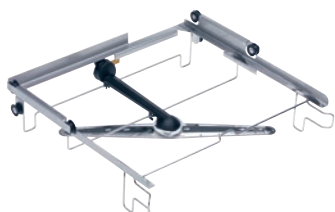

O 885

Upper basket carrier

For baskets with external dimensions of up to 50 x 50 cm.

- Max. vertical clearance 130 mm
- With integrated spray arm, connection at the back
- Suitable for holding plastic baskets

O 885

Upper basket carrier

For baskets with external dimensions of up to 50 x 50 cm.

EAN: 4002515276358 / Material number: 09548960 / Old Material Number: 67188501D

Fuse rating in A

0

**Dimensions and weight**