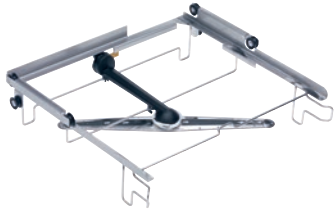

O 885

Upper basket carrier

For baskets with external dimensions of up to 50 x 50 cm.

- Max. vertical clearance 130 mm
- With integrated spray arm, connection at the back
- Suitable for holding plastic baskets

O 885

Upper basket carrier

For baskets with external dimensions of up to 50 x 50 cm.

EAN: 4002515276358 / Material number: 09548960 / Old Material Number: 67188501D

Fuse rating in A

0

**Dimensions and weight**