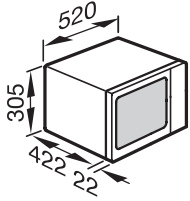

M 6012 SC

Freestanding microwave oven

with knob controls on the side at an attractive entry-level price.

EAN: 4002515275252 / Material number: 09546480 /
Old Material Number: 24601250GB

Number of phases	1
Mains cable with plug	•
Length of supply lead in m	1.20
Replacing lamps	Service
Accessories included	
Grilling rack	1
Gourmet plate	1
Food cover	1
Turntable	1

M 6012 SC

Freestanding microwave oven
with knob controls on the side at an attractive entry-level price.

M8201, M8201-1, M6012SC (installation drawing)