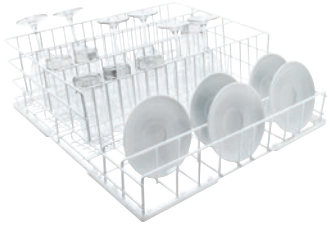

U 507

Basket

For typical wash loads in bistros.

- For glasses, cups, plates, cake plates, saucers, etc.
- With different rail heights and distances between rails
- Large distance between rails: 9.2 x 11.3 x 9.8 cm
- Small distance between rails: 5.2 x 4.9 x 4.9 cm

EAN: 4002515250136 / Material number: 09508700 / Old Material Number: 67650701D

Product category	
Fresh-water dishwashers	•
Tank dishwashers	•
Throughfeed tank dishwashers	•
Machine affiliation	
G 8066	•
PG 8041	•
PG 8043	•
PG 8045	•
PG 8055	•
PG 8055 U	•
PG 8056	•
PG 8056 U	•
PG 8057 TD	•
PG 8057 TD U	•
PG 8058	•
PG 8058 U	•
PG 8059	•
PG 8059 U	•
PG 8060	•
PG 8061	•
PG 8061 U	•
PG 8165	•
PG 8166	•
PG 8169	•
PG 8172	•
PG 8172 Eco	•
PTD 901	•
PG 8096	•
PG 8096 U	•
PG 8099	•
PG 8099 U	•
PFD 400	•
PFD 400 U	•
PFD 401	•
PFD 401 U	•
PFD 402	•
PFD 402 U	•
PFD 404	•
PFD 404 U	•
PFD 405	•
PFD 405 U	•
PFD 407	•
PFD 407 U	•
PFD 408 U	•
PTD 702	•
PTD 703	•
PTD 704	•
Product category	
Basket for mixed tableware	•

U 507  
Basket  
For typical wash loads in bistros.

EAN: 4002515250136 / Material number: 09508700 / Old Material Number: 67650701D

Product properties	
Material	Wire, rilsan-coated
Colour	White
Distance between rails in mm	113
Dimensions and weight	
External dimensions, net height in mm	165
External dimensions, net width in mm	500
External dimensions, net depth in mm	500
External dimensions, gross height in mm	260
External dimensions, gross width in mm	520
External dimensions, gross depth in mm	530
Net weight in kg	2.50
Gross weight in kg	3.51