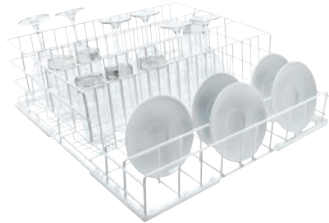

U 507

Basket

For typical wash loads in bistros.

- For glasses, cups, plates, cake plates, saucers, etc.
- With different rail heights and distances between rails
- Large distance between rails: 9.2 x 11.3 x 9.8 cm
- Small distance between rails: 5.2 x 4.9 x 4.9 cm

EAN: 4002515250136 / Material number: 09508700 / Old Material Number: 67650701D

Product category	
Fresh-water dishwashers	•
Tank dishwashers	•
Throughfeed tank dishwashers	•
Machine affiliation	
G 8066	•
PG 8041	•
PG 8043	•
PG 8045	•
PG 8055	•
PG 8055 U	•
PG 8056	•
PG 8056 U	•
PG 8057 TD	•
PG 8057 TD U	•
PG 8058	•
PG 8058 U	•
PG 8059	•
PG 8059 U	•
PG 8060	•
PG 8061	•
PG 8061 U	•
PG 8165	•
PG 8166	•
PG 8169	•
PG 8172	•
PG 8172 Eco	•
PTD 901	•
PG 8096	•
PG 8096 U	•
PG 8099	•
PG 8099 U	•
PFD 400	•
PFD 400 U	•
PFD 401	•
PFD 401 U	•
PFD 402	•
PFD 402 U	•
PFD 404	•
PFD 404 U	•
PFD 405	•
PFD 405 U	•
PFD 407	•
PFD 407 U	•
PFD 408 U	•
PTD 702	•
PTD 703	•
PTD 704	•
Product category	
Basket for mixed tableware	•

U 507  
Basket  
For typical wash loads in bistros.

EAN: 4002515250136 / Material number: 09508700 / Old Material Number: 67650701D

Product properties	
Material	Wire, rilsan-coated
Colour	White
Distance between rails in mm	113
Dimensions and weight	
External dimensions, net height in mm	165
External dimensions, net width in mm	500
External dimensions, net depth in mm	500
External dimensions, gross height in mm	260
External dimensions, gross width in mm	520
External dimensions, gross depth in mm	530
Net weight in kg	2.50
Gross weight in kg	3.51