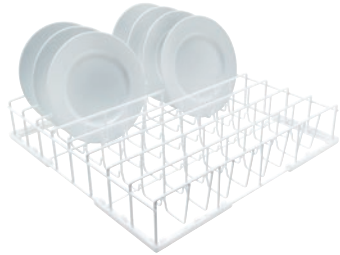

U 506

Basket

For the optimum loading of plates.

- With 2 rows for different sized plates
- Optional addition of cutlery holder E 167
- Distance between rails 54 mm

EAN: 4002515249970 / Material number: 09508640 / Old Material Number: 67650601D

Product category	
Fresh-water dishwashers	•
Tank dishwashers	•
Throughfeed tank dishwashers	•
Machine affiliation	
G 8066	•
PG 8041	•
PG 8043	•
PG 8045	•
PG 8055	•
PG 8055 U	•
PG 8056	•
PG 8056 U	•
PG 8057 TD	•
PG 8057 TD U	•
PG 8058	•
PG 8058 U	•
PG 8059	•
PG 8059 U	•
PG 8060	•
PG 8061	•
PG 8061 U	•
PG 8165	•
PG 8166	•
PG 8169	•
PG 8172	•
PG 8172 Eco	•
PTD 901	•
PG 8096	•
PG 8096 U	•
PG 8099	•
PG 8099 U	•
PFD 400	•
PFD 400 U	•
PFD 401	•
PFD 401 U	•
PFD 402	•
PFD 402 U	•
PFD 404	•
PFD 404 U	•
PFD 405	•
PFD 405 U	•
PFD 407	•
PFD 407 U	•
PFD 408 U	•
PTD 702	•
PTD 703	•
PTD 704	•
Product category	
Basket for plates	•

U 506

Basket

For the optimum loading of plates.

EAN: 4002515249970 / Material number: 09508640 / Old Material Number: 67650601D

Product properties	
Material	Wire, rilsan-coated
Colour	White
Distance between rails in mm	54
Capacity	
Plates up to Ø 200 mm [number]	16
Dimensions and weight	
External dimensions, net height in mm	92
External dimensions, net width in mm	500
External dimensions, net depth in mm	500
External dimensions, gross height in mm	260
External dimensions, gross width in mm	520
External dimensions, gross depth in mm	530
Net weight in kg	2.03
Gross weight in kg	3.11