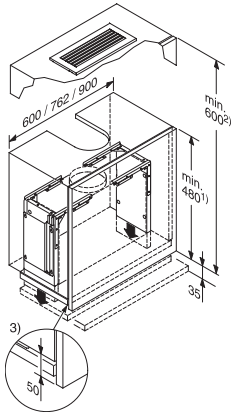

DAR 3000
Drop-down frame
for full integration of DA 336x/
DA 34xx.

EAN: 4002515069370 / Material number: 09188880 / Old Material Number: 28996318D

- Option to fully integrate DA 336x/
DA 34xx
- The cooker hood is not visible in
the wall cabinet
- Installing DA 3496 in cabinet (W: 60
cm) not possible w. DAR 3000

DAR 3000

Drop-down frame

for full integration of DA 336x/
DA 34xx.

DAR 3000 (Installation drawing)

1. Vented, 2. Recirculation with conversion kit DUU 151, 3. Cabinet korpas has to be shorten 50 mm compared to the cabinet door., For all other cabinets, details in DA 3360, 3460, 2380 and 3490 dimensioned drawings apply. , A housing unit base is not required., Installing a DA 3490 in a 60 cm wide housing unit is not possible with the drop-down frame., Safe distance to cook top has to be kept by deepen cooker hoods