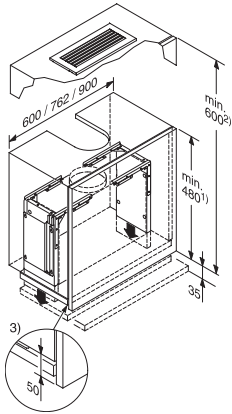

DAR 3000
Drop-down frame
for full integration of DA 336x/
DA 34xx.

EAN: 4002515069370 / Material number: 09188880 / Old Material Number: 28996318D

- Option to fully integrate DA 336x/
DA 34xx
- The cooker hood is not visible in
the wall cabinet
- Installing DA 3496 in cabinet (W: 60
cm) not possible w. DAR 3000

DAR 3000
Drop-down frame
for full integration of DA 336x/
DA 34xx.

DAR 3000 (Installation drawing)

1. Vented, 2. Recirculation with conversion kit DUU 151, 3. Cabinet korpas has to be shorten 50 mm compared to the cabinet door., For all other cabinets, details in DA 3360, 3460, 2380 and 3490 dimensioned drawings apply. , A housing unit base is not required., Installing a DA 3490 in a 60 cm wide housing unit is not possible with the drop-down frame., Safe distance to cook top has to be kept by deepen cooker hoods