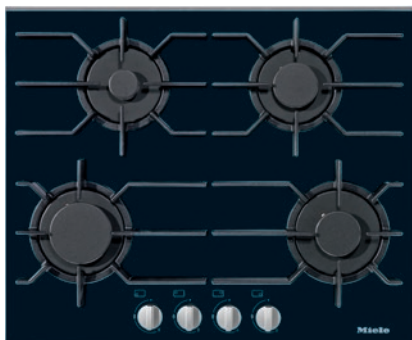

KM 3010
Gas hob
with 4 burners

- Simple controls -single-handed operation via rotary dial control
- Elegant design – 626 mm wide gas on glass hob
- Versatile – 4 burners
- Extremely safe – GasStop function
- Easy cleaning – dishwasher-safe ComfortClean pot rests

EAN: 4002515055830 / Material number: 09101190 / Old Material Number: 26301050GB

Heating type	
Heating type	Gas
Construction type	
Independent of cooker	•
Design	
Ceramic surface colour	Black
Cast iron pot rests (matt black enamelled)	•
Miele logo embossed in stainless steel	•
Cooking zone details	
Number of cooking zones	4
Gas burner power rating	
Small burner in kW	1.00
Medium burner in kW	1.70
Large burner in kW	2.70
1st cooking zone/cooking area	
Position	front left
Type	High-speed burner
2nd cooking zone/cooking area	
Position	rear left
Type	Economy burner
3rd cooking zone/cooking area	
Position	rear right
Type	Standard burner
4th cooking zone/cooking area	
Position	front right
Type	Standard burner
User convenience	
Operation via knobs	•
Electronic ignition with single-hand operation	•
Cleaning and care	
Dishwasher-proof pot rests	•
Safety	
GasStop	•
GasStop & ReStart	•
Technical data	
Dimensions (H x W x D) in mm	54 x 626 x 526
Dimensions in mm (width)	626
Dimensions in mm (height)	54
Dimensions in mm (depth)	526
Cutout dimensions in mm (width) with surface-mounted installation	600
Cutout dimensions in mm (depth) with surface-mounted installation	500
Casing height incl. connection box in mm	63
Weight in kg	17
Total rated load in kW	7.10
Length of supply lead in m	1.4
Position of gas connection	Hinten links
Voltage in V	220-240
Frequency in Hz	50-60

KM 3010
Gas hob
with 4 burners

EAN: 4002515055830 / Material number: 09101190 / Old Material Number: 26301050GB

Accessories included	
Mains cable	No
Jets for liquid gas	•