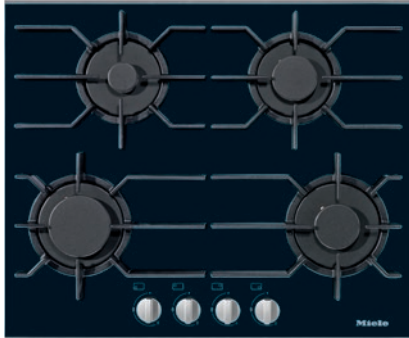

KM 3010
Gas hob
with 4 burners

- Simple controls -single-handed operation via rotary dial control
- Elegant design – 626 mm wide gas on glass hob
- Versatile – 4 burners
- Extremely safe – GasStop function
- Easy cleaning – dishwasher-safe ComfortClean pot rests

EAN: 4002515055830 / Material number: 09101190 / Old Material Number: 26301050GB

Heating type	
Heating type	Gas
Construction type	
Independent of cooker	•
Design	
Ceramic surface colour	Black
Cast iron pot rests (matt black enamelled)	•
Miele logo embossed in stainless steel	•
Cooking zone details	
Number of cooking zones	4
Gas burner power rating	
Small burner in kW	1.00
Medium burner in kW	1.70
Large burner in kW	2.70
1st cooking zone/cooking area	
Position	front left
Type	High-speed burner
2nd cooking zone/cooking area	
Position	rear left
Type	Economy burner
3rd cooking zone/cooking area	
Position	rear right
Type	Standard burner
4th cooking zone/cooking area	
Position	front right
Type	Standard burner
User convenience	
Operation via knobs	•
Electronic ignition with single-hand operation	•
Cleaning and care	
Dishwasher-proof pot rests	•
Safety	
GasStop	•
GasStop & ReStart	•
Technical data	
Dimensions (H x W x D) in mm	54 x 626 x 526
Dimensions in mm (width)	626
Dimensions in mm (height)	54
Dimensions in mm (depth)	526
Cutout dimensions in mm (width) with surface-mounted installation	600
Cutout dimensions in mm (depth) with surface-mounted installation	500
Casing height incl. connection box in mm	63
Weight in kg	17
Total rated load in kW	7.10
Length of supply lead in m	1.4
Position of gas connection	Hinten links
Voltage in V	220-240
Frequency in Hz	50-60

KM 3010
Gas hob
with 4 burners

EAN: 4002515055830 / Material number: 09101190 / Old Material Number: 26301050GB

Accessories included	
Mains cable	No
Jets for liquid gas	•