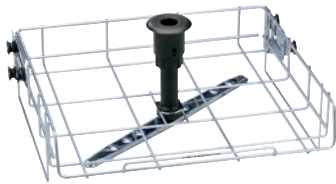

O 188/2  
Upper basket  
for the optimum loading of different inserts.

- Vertical clearance: 165 mm, height adjustable +/- 20 mm
- With integrated magnetic spray arm
- Magnet for use with spray arm sensors for PG 8535, PG 8536

EAN: 4002514556178 / Material number: 07333030 / Old Material Number: 69118802D

<b>Product category</b>	
Washer-disinfectors, laboratory	•
Washer-disinfectors, medical	•
<b>Machine affiliation</b>	
PG 8535	•
PG 8536	•
<b>Product category</b>	
Carrier/basket carrier	•
Upper basket	•
<b>Product properties</b>	
Material	Stainless steel
Colour	Stainless Steel
<b>Standard electrical connection</b>	
Number of phases	0
Voltage in V	0
Frequency in Hz	0
Total rated load in kW	0.00
Fuse rating in A	0
<b>Dimensions and weight</b>	
External dimensions, net height in mm	280
External dimensions, net width in mm	215
External dimensions, net depth in mm	475
External dimensions, gross height in mm	285
External dimensions, gross width in mm	540
External dimensions, gross depth in mm	555
Net weight in kg	2.40
Gross weight in kg	3.16