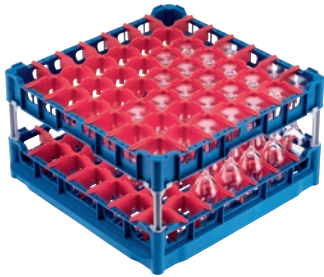

U 547

Basket

with high top frame for the optimum loading of 49 glasses up to 23 cm tall.

- With 49 compartments
- Compartment size 63 mm x 63 mm mm
- Includes extender set comprising short and long extenders
- Height adjustable top frame extendable up to 23 cm
- Width 50, depth 50 cm, width with Gastronorm (GN) sides 53 cm

EAN: 4002514278780 / Material number: 06984210 / Old Material Number: 67654701D

Product category	
Fresh-water dishwashers	•
Tank dishwashers	•
Throughfeed tank dishwashers	•
Machine affiliation	
G 8066	•
PG 8067	•
PG 8041	•
PG 8043	•
PG 8045	•
PG 8055	•
PG 8055 U	•
PG 8056	•
PG 8056 U	•
PG 8057 TD	•
PG 8057 TD U	•
PG 8058	•
PG 8058 U	•
PG 8059	•
PG 8059 U	•
PG 8060	•
PG 8061	•
PG 8061 U	•
PG 8165	•
PG 8166	•
PG 8169	•
PG 8172	•
PG 8172 Eco	•
PTD 901	•
PG 8096	•
PG 8096 U	•
PG 8099	•
PG 8099 U	•
PFD 400	•
PFD 400 U	•
PFD 401	•
PFD 401 U	•
PFD 402	•
PFD 402 U	•
PFD 404	•
PFD 404 U	•
PFD 405	•
PFD 405 U	•
PFD 407	•
PFD 407 U	•
PFD 408 U	•
PTD 702	•
PTD 703	•
PTD 704	•

U 547

Basket

with high top frame for the optimum loading of 49 glasses up to 23 cm tall.

EAN: 4002514278780 / Material number: 06984210 / Old Material Number: 67654701D

Product category	
Basket for glassware	•
Product properties	
Material	Plastic
Colour	Blue, Red
Number of compartments	49
Compartment width in mm	63
Compartment length in mm	63
Capacity	
Glasses 140–175 mm high [number]	49
Glasses 200–230 mm high [number]	49
Standard electrical connection	
Number of phases	0
Voltage in V	0
Frequency in Hz	0
Total rated load in kW	0.00
Fuse rating in A	0
Dimensions and weight	
External dimensions, net height in mm	266
External dimensions, net width in mm	500
External dimensions, net depth in mm	500
External dimensions, gross height in mm	170
External dimensions, gross width in mm	190
External dimensions, gross depth in mm	260
Net weight in kg	3.60
Gross weight in kg	4.01