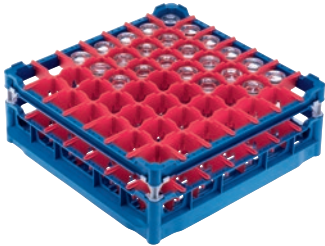

U 537 Basket

with low top frame for the optimum loading of 49 glasses up to 20 cm tall.

- With 49 compartments
- Compartment size 63 mm x 63 mm mm
- Includes extender set comprising short and long extenders
- Height adjustable top frame extendable up to 20 cm
- Width 50, depth 50 cm, width with Gastronorm (GN) sides 53 cm

EAN: 4002514278773 / Material number: 06984200 / Old Material Number: 67653701D

Product category	
Fresh-water dishwashers	•
Tank dishwashers	•
Throughfeed tank dishwashers	•
Machine affiliation	
G 8066	•
PG 8067	•
PG 8041	•
PG 8043	•
PG 8045	•
PG 8055	•
PG 8055 U	•
PG 8056	•
PG 8056 U	•
PG 8057 TD	•
PG 8057 TD U	•
PG 8058	•
PG 8058 U	•
PG 8059	•
PG 8059 U	•
PG 8060	•
PG 8061	•
PG 8061 U	•
PG 8165	•
PG 8166	•
PG 8169	•
PG 8172	•
PG 8172 Eco	•
PTD 901	•
PG 8096	•
PG 8096 U	•
PG 8099	•
PG 8099 U	•
PFD 400	•
PFD 400 U	•
PFD 401	•
PFD 401 U	•
PFD 402	•
PFD 402 U	•
PFD 404	•
PFD 404 U	•
PFD 405	•
PFD 405 U	•
PFD 407	•
PFD 407 U	•
PFD 408 U	•
PTD 702	•
PTD 703	•
PTD 704	•

U 537

Basket

with low top frame for the optimum loading of 49 glasses up to 20 cm tall.

EAN: 4002514278773 / Material number: 06984200 / Old Material Number: 67653701D

Product category	
Basket for glassware	•
Product properties	
Material	Plastic
Colour	Blue, Red
Number of compartments	49
Compartment width in mm	63
Compartment length in mm	63
Capacity	
Glasses 110–140 mm high [number]	49
Glasses 175–200 mm high [number]	49
Standard electrical connection	
Number of phases	0
Voltage in V	0
Frequency in Hz	0
Total rated load in kW	0.00
Fuse rating in A	0
Dimensions and weight	
External dimensions, net height in mm	233
External dimensions, net width in mm	500
External dimensions, net depth in mm	500
External dimensions, gross height in mm	260
External dimensions, gross width in mm	520
External dimensions, gross depth in mm	530
Net weight in kg	3.30
Gross weight in kg	3.80