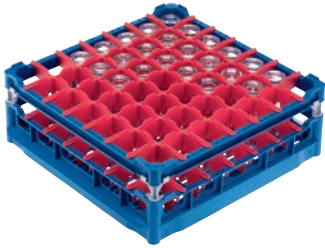

U 537

Basket

with low top frame for the optimum loading of 49 glasses up to 20 cm tall.

- With 49 compartments
- Compartment size 63 mm x 63 mm mm
- Includes extender set comprising short and long extenders
- Height adjustable top frame extendable up to 20 cm
- Width 50, depth 50 cm, width with Gastronorm (GN) sides 53 cm

EAN: 4002514278773 / Material number: 06984200 / Old Material Number: 67653701D

Product category	
Fresh-water dishwashers	•
Tank dishwashers	•
Throughfeed tank dishwashers	•
Machine affiliation	
G 8066	•
PG 8067	•
PG 8041	•
PG 8043	•
PG 8045	•
PG 8055	•
PG 8055 U	•
PG 8056	•
PG 8056 U	•
PG 8057 TD	•
PG 8057 TD U	•
PG 8058	•
PG 8058 U	•
PG 8059	•
PG 8059 U	•
PG 8060	•
PG 8061	•
PG 8061 U	•
PG 8165	•
PG 8166	•
PG 8169	•
PG 8172	•
PG 8172 Eco	•
PTD 901	•
PG 8096	•
PG 8096 U	•
PG 8099	•
PG 8099 U	•
PFD 400	•
PFD 400 U	•
PFD 401	•
PFD 401 U	•
PFD 402	•
PFD 402 U	•
PFD 404	•
PFD 404 U	•
PFD 405	•
PFD 405 U	•
PFD 407	•
PFD 407 U	•
PFD 408 U	•
PTD 702	•
PTD 703	•
PTD 704	•

U 537

Basket

with low top frame for the optimum loading of 49 glasses up to 20 cm tall.

EAN: 4002514278773 / Material number: 06984200 / Old Material Number: 67653701D

Product category	
Basket for glassware	•
Product properties	
Material	Plastic
Colour	Blue, Red
Number of compartments	49
Compartment width in mm	63
Compartment length in mm	63
Capacity	
Glasses 110–140 mm high [number]	49
Glasses 175–200 mm high [number]	49
Standard electrical connection	
Number of phases	0
Voltage in V	0-0
Frequency in Hz	0-0
Total rated load in kW	0.00-0.00
Fuse rating in A	0-0
Dimensions and weight	
External dimensions, net height in mm	233
External dimensions, net width in mm	500
External dimensions, net depth in mm	500
External dimensions, gross height in mm	260
External dimensions, gross width in mm	520
External dimensions, gross depth in mm	530
Net weight in kg	3.30
Gross weight in kg	3.80