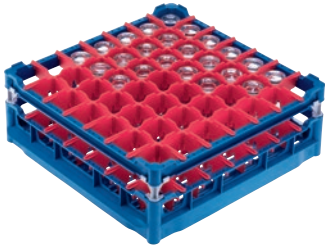

U 537

Basket

with low top frame for the optimum loading of 49 glasses up to 20 cm tall.

- With 49 compartments
- Compartment size 63 mm x 63 mm mm
- Includes extender set comprising short and long extenders
- Height adjustable top frame extendable up to 20 cm
- Width 50, depth 50 cm, width with Gastronorm (GN) sides 53 cm

EAN: 4002514278773 / Material number: 06984200 / Old Material Number: 67653701D

Product category	
Fresh-water dishwashers	•
Tank dishwashers	•
Throughfeed tank dishwashers	•
Machine affiliation	
G 8066	•
PG 8067	•
PG 8041	•
PG 8043	•
PG 8045	•
PG 8055	•
PG 8055 U	•
PG 8056	•
PG 8056 U	•
PG 8057 TD	•
PG 8057 TD U	•
PG 8058	•
PG 8058 U	•
PG 8059	•
PG 8059 U	•
PG 8060	•
PG 8061	•
PG 8061 U	•
PG 8165	•
PG 8166	•
PG 8169	•
PG 8172	•
PG 8172 Eco	•
PTD 901	•
PG 8096	•
PG 8096 U	•
PG 8099	•
PG 8099 U	•
PFD 400	•
PFD 400 U	•
PFD 401	•
PFD 401 U	•
PFD 402	•
PFD 402 U	•
PFD 404	•
PFD 404 U	•
PFD 405	•
PFD 405 U	•
PFD 407	•
PFD 407 U	•
PFD 408 U	•
PTD 702	•
PTD 703	•
PTD 704	•

U 537

Basket

with low top frame for the optimum loading of 49 glasses up to 20 cm tall.

EAN: 4002514278773 / Material number: 06984200 / Old Material Number: 67653701D

Product category	
Basket for glassware	•
Product properties	
Material	Plastic
Colour	Blue, Red
Number of compartments	49
Compartment width in mm	63
Compartment length in mm	63
Capacity	
Glasses 110–140 mm high [number]	49
Glasses 175–200 mm high [number]	49
Standard electrical connection	
Number of phases	0
Voltage in V	0-0
Frequency in Hz	0-0
Total rated load in kW	0.00-0.00
Fuse rating in A	0-0
Dimensions and weight	
External dimensions, net height in mm	233
External dimensions, net width in mm	500
External dimensions, net depth in mm	500
External dimensions, gross height in mm	260
External dimensions, gross width in mm	520
External dimensions, gross depth in mm	530
Net weight in kg	3.30
Gross weight in kg	3.80