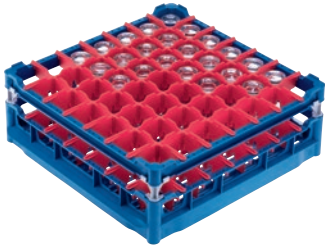

U 537 Basket

with low top frame for the optimum loading of 49 glasses up to 20 cm tall.

- With 49 compartments
- Compartment size 63 mm x 63 mm mm
- Includes extender set comprising short and long extenders
- Height adjustable top frame extendable up to 20 cm
- Width 50, depth 50 cm, width with Gastronorm (GN) sides 53 cm

EAN: 4002514278773 / Material number: 06984200 / Old Material Number: 67653701D

Product category	
Fresh-water dishwashers	•
Tank dishwashers	•
Throughfeed tank dishwashers	•
Machine affiliation	
G 8066	•
PG 8067	•
PG 8041	•
PG 8043	•
PG 8045	•
PG 8055	•
PG 8055 U	•
PG 8056	•
PG 8056 U	•
PG 8057 TD	•
PG 8057 TD U	•
PG 8058	•
PG 8058 U	•
PG 8059	•
PG 8059 U	•
PG 8060	•
PG 8061	•
PG 8061 U	•
PG 8165	•
PG 8166	•
PG 8169	•
PG 8172	•
PG 8172 Eco	•
PTD 901	•
PG 8096	•
PG 8096 U	•
PG 8099	•
PG 8099 U	•
PFD 400	•
PFD 400 U	•
PFD 401	•
PFD 401 U	•
PFD 402	•
PFD 402 U	•
PFD 404	•
PFD 404 U	•
PFD 405	•
PFD 405 U	•
PFD 407	•
PFD 407 U	•
PFD 408 U	•
PTD 702	•
PTD 703	•
PTD 704	•

U 537

Basket

with low top frame for the optimum loading of 49 glasses up to 20 cm tall.

EAN: 4002514278773 / Material number: 06984200 / Old Material Number: 67653701D

Product category	
Basket for glassware	•
Product properties	
Material	Plastic
Colour	Blue, Red
Number of compartments	49
Compartment width in mm	63
Compartment length in mm	63
Capacity	
Glasses 110–140 mm high [number]	49
Glasses 175–200 mm high [number]	49
Standard electrical connection	
Number of phases	0
Voltage in V	0
Frequency in Hz	0
Total rated load in kW	0.00
Fuse rating in A	0
Dimensions and weight	
External dimensions, net height in mm	233
External dimensions, net width in mm	500
External dimensions, net depth in mm	500
External dimensions, gross height in mm	260
External dimensions, gross width in mm	520
External dimensions, gross depth in mm	530
Net weight in kg	3.30
Gross weight in kg	3.80