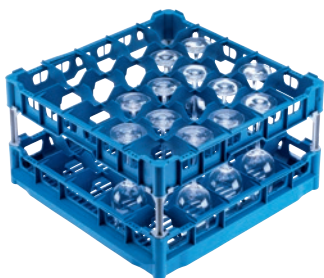

U 545 Basket

with high top frame for the optimum loading of 25 glasses up to 23 cm tall.

- With 25 compartments
- Compartment size 90 mm x 90 mm mm
- Includes extender set comprising short and long extenders
- Height adjustable top frame extendable up to 23 cm
- Width 50, depth 50 cm, width with Gastronorm (GN) sides 53 cm

EAN: 4002514278742 / Material number: 06984170 / Old Material Number: 67654501D

Product category	
Fresh-water dishwashers	•
Tank dishwashers	•
Throughfeed tank dishwashers	•
Machine affiliation	
G 8066	•
PG 8067	•
PG 8041	•
PG 8043	•
PG 8045	•
PG 8055	•
PG 8055 U	•
PG 8056	•
PG 8056 U	•
PG 8057 TD	•
PG 8057 TD U	•
PG 8058	•
PG 8058 U	•
PG 8059	•
PG 8059 U	•
PG 8060	•
PG 8061	•
PG 8061 U	•
PG 8165	•
PG 8166	•
PG 8169	•
PG 8172	•
PG 8172 Eco	•
PTD 901	•
PG 8096	•
PG 8096 U	•
PG 8099	•
PG 8099 U	•
PFD 400	•
PFD 400 U	•
PFD 401	•
PFD 401 U	•
PFD 402	•
PFD 402 U	•
PFD 404	•
PFD 404 U	•
PFD 405	•
PFD 405 U	•
PFD 407	•
PFD 407 U	•
PFD 408 U	•
PTD 702	•
PTD 703	•
PTD 704	•

U 545
Basket

with high top frame for the optimum loading of 25 glasses up to 23 cm tall.

EAN: 4002514278742 / Material number: 06984170 / Old Material Number: 67654501D

Product category	
Basket for glassware	•
Product properties	
Material	Plastic
Colour	Blue
Number of compartments	25
Compartment width in mm	90
Compartment length in mm	90
Capacity	
Glasses 140–175 mm high [number]	25
Glasses 200–230 mm high [number]	25
Standard electrical connection	
Number of phases	0
Voltage in V	0
Frequency in Hz	0
Total rated load in kW	0.00
Fuse rating in A	0
Dimensions and weight	
External dimensions, net height in mm	266
External dimensions, net width in mm	500
External dimensions, net depth in mm	500
External dimensions, gross height in mm	260
External dimensions, gross width in mm	510
External dimensions, gross depth in mm	530
Net weight in kg	2.70
Gross weight in kg	3.20