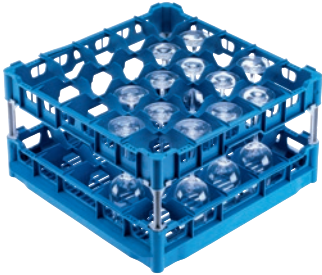

U 545 Basket

with high top frame for the optimum loading of 25 glasses up to 23 cm tall.

- With 25 compartments
- Compartment size 90 mm x 90 mm mm
- Includes extender set comprising short and long extenders
- Height adjustable top frame extendable up to 23 cm
- Width 50, depth 50 cm, width with Gastronorm (GN) sides 53 cm

EAN: 4002514278742 / Material number: 06984170 / Old Material Number: 67654501D

Product category	
Fresh-water dishwashers	•
Tank dishwashers	•
Throughfeed tank dishwashers	•
Machine affiliation	
G 8066	•
PG 8067	•
PG 8041	•
PG 8043	•
PG 8045	•
PG 8055	•
PG 8055 U	•
PG 8056	•
PG 8056 U	•
PG 8057 TD	•
PG 8057 TD U	•
PG 8058	•
PG 8058 U	•
PG 8059	•
PG 8059 U	•
PG 8060	•
PG 8061	•
PG 8061 U	•
PG 8165	•
PG 8166	•
PG 8169	•
PG 8172	•
PG 8172 Eco	•
PTD 901	•
PG 8096	•
PG 8096 U	•
PG 8099	•
PG 8099 U	•
PFD 400	•
PFD 400 U	•
PFD 401	•
PFD 401 U	•
PFD 402	•
PFD 402 U	•
PFD 404	•
PFD 404 U	•
PFD 405	•
PFD 405 U	•
PFD 407	•
PFD 407 U	•
PFD 408 U	•
PTD 702	•
PTD 703	•
PTD 704	•

U 545
Basket

with high top frame for the optimum loading of 25 glasses up to 23 cm tall.

EAN: 4002514278742 / Material number: 06984170 / Old Material Number: 67654501D

Product category	
Basket for glassware	•
Product properties	
Material	Plastic
Colour	Blue
Number of compartments	25
Compartment width in mm	90
Compartment length in mm	90
Capacity	
Glasses 140–175 mm high [number]	25
Glasses 200–230 mm high [number]	25
Standard electrical connection	
Number of phases	0
Voltage in V	0
Frequency in Hz	0
Total rated load in kW	0.00
Fuse rating in A	0
Dimensions and weight	
External dimensions, net height in mm	266
External dimensions, net width in mm	500
External dimensions, net depth in mm	500
External dimensions, gross height in mm	260
External dimensions, gross width in mm	510
External dimensions, gross depth in mm	530
Net weight in kg	2.70
Gross weight in kg	3.20