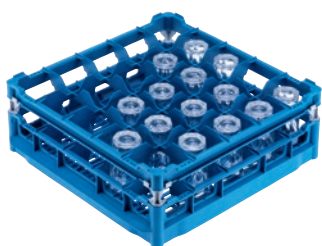

U 535 Basket

with low top frame for the optimum loading of 25 glasses up to 20 cm tall.

- With 25 compartments
- Compartment size 90 mm x 90 mm mm
- Includes extender set comprising short and long extenders
- Height adjustable top frame extendable up to 20 cm
- Width 50, depth 50 cm, width with Gastronorm (GN) sides 53 cm

EAN: 4002514278735 / Material number: 06984150 / Old Material Number: 67653501D

Product category	
Fresh-water dishwashers	•
Tank dishwashers	•
Throughfeed tank dishwashers	•
Machine affiliation	
G 8066	•
PG 8067	•
PG 8041	•
PG 8043	•
PG 8045	•
PG 8055	•
PG 8055 U	•
PG 8056	•
PG 8056 U	•
PG 8057 TD	•
PG 8057 TD U	•
PG 8058	•
PG 8058 U	•
PG 8059	•
PG 8059 U	•
PG 8060	•
PG 8061	•
PG 8061 U	•
PG 8165	•
PG 8166	•
PG 8169	•
PG 8172	•
PG 8172 Eco	•
PTD 901	•
PG 8096	•
PG 8096 U	•
PG 8099	•
PG 8099 U	•
PFD 400	•
PFD 400 U	•
PFD 401	•
PFD 401 U	•
PFD 402	•
PFD 402 U	•
PFD 404	•
PFD 404 U	•
PFD 405	•
PFD 405 U	•
PFD 407	•
PFD 407 U	•
PFD 408 U	•
PTD 702	•
PTD 703	•
PTD 704	•

U 535
Basket

with low top frame for the optimum loading of 25 glasses up to 20 cm tall.

EAN: 4002514278735 / Material number: 06984150 / Old Material Number: 67653501D

Product category	
Basket for glassware	•
Product properties	
Material	Plastic
Colour	Blue
Number of compartments	25
Compartment width in mm	90
Compartment length in mm	90
Capacity	
Glasses 110–140 mm high [number]	25
Glasses 175–200 mm high [number]	25
Standard electrical connection	
Number of phases	0
Voltage in V	0-0
Frequency in Hz	0-0
Total rated load in kW	0.00-0.00
Fuse rating in A	0-0
Dimensions and weight	
External dimensions, net height in mm	200
External dimensions, net width in mm	500
External dimensions, net depth in mm	500
External dimensions, gross height in mm	220
External dimensions, gross width in mm	550
External dimensions, gross depth in mm	550
Net weight in kg	2.50
Gross weight in kg	3.00