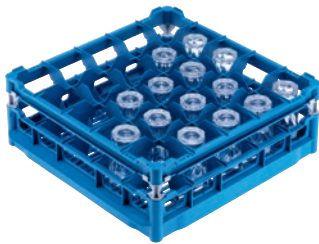

U 535 Basket

with low top frame for the optimum loading of 25 glasses up to 20 cm tall.

- With 25 compartments
- Compartment size 90 mm x 90 mm mm
- Includes extender set comprising short and long extenders
- Height adjustable top frame extendable up to 20 cm
- Width 50, depth 50 cm, width with Gastronorm (GN) sides 53 cm

EAN: 4002514278735 / Material number: 06984150 / Old Material Number: 67653501D

Product category	
Fresh-water dishwashers	•
Tank dishwashers	•
Throughfeed tank dishwashers	•
Machine affiliation	
G 8066	•
PG 8067	•
PG 8041	•
PG 8043	•
PG 8045	•
PG 8055	•
PG 8055 U	•
PG 8056	•
PG 8056 U	•
PG 8057 TD	•
PG 8057 TD U	•
PG 8058	•
PG 8058 U	•
PG 8059	•
PG 8059 U	•
PG 8060	•
PG 8061	•
PG 8061 U	•
PG 8165	•
PG 8166	•
PG 8169	•
PG 8172	•
PG 8172 Eco	•
PTD 901	•
PG 8096	•
PG 8096 U	•
PG 8099	•
PG 8099 U	•
PFD 400	•
PFD 400 U	•
PFD 401	•
PFD 401 U	•
PFD 402	•
PFD 402 U	•
PFD 404	•
PFD 404 U	•
PFD 405	•
PFD 405 U	•
PFD 407	•
PFD 407 U	•
PFD 408 U	•
PTD 702	•
PTD 703	•
PTD 704	•

U 535
Basket

with low top frame for the optimum loading of 25 glasses up to 20 cm tall.

EAN: 4002514278735 / Material number: 06984150 / Old Material Number: 67653501D

Product category	
Basket for glassware	•
Product properties	
Material	Plastic
Colour	Blue
Number of compartments	25
Compartment width in mm	90
Compartment length in mm	90
Capacity	
Glasses 110–140 mm high [number]	25
Glasses 175–200 mm high [number]	25
Standard electrical connection	
Number of phases	0
Voltage in V	0
Frequency in Hz	0
Total rated load in kW	0.00
Fuse rating in A	0
Dimensions and weight	
External dimensions, net height in mm	200
External dimensions, net width in mm	500
External dimensions, net depth in mm	500
External dimensions, gross height in mm	220
External dimensions, gross width in mm	550
External dimensions, gross depth in mm	550
Net weight in kg	2.50
Gross weight in kg	3.00