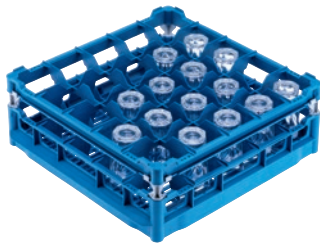

U 535 Basket

with low top frame for the optimum loading of 25 glasses up to 20 cm tall.

- With 25 compartments
- Compartment size 90 mm x 90 mm mm
- Includes extender set comprising short and long extenders
- Height adjustable top frame extendable up to 20 cm
- Width 50, depth 50 cm, width with Gastronorm (GN) sides 53 cm

EAN: 4002514278735 / Material number: 06984150 / Old Material Number: 67653501D

Product category	
Fresh-water dishwashers	•
Tank dishwashers	•
Throughfeed tank dishwashers	•
Machine affiliation	
G 8066	•
PG 8067	•
PG 8041	•
PG 8043	•
PG 8045	•
PG 8055	•
PG 8055 U	•
PG 8056	•
PG 8056 U	•
PG 8057 TD	•
PG 8057 TD U	•
PG 8058	•
PG 8058 U	•
PG 8059	•
PG 8059 U	•
PG 8060	•
PG 8061	•
PG 8061 U	•
PG 8165	•
PG 8166	•
PG 8169	•
PG 8172	•
PG 8172 Eco	•
PTD 901	•
PG 8096	•
PG 8096 U	•
PG 8099	•
PG 8099 U	•
PFD 400	•
PFD 400 U	•
PFD 401	•
PFD 401 U	•
PFD 402	•
PFD 402 U	•
PFD 404	•
PFD 404 U	•
PFD 405	•
PFD 405 U	•
PFD 407	•
PFD 407 U	•
PFD 408 U	•
PTD 702	•
PTD 703	•
PTD 704	•

U 535
Basket

with low top frame for the optimum loading of 25 glasses up to 20 cm tall.

EAN: 4002514278735 / Material number: 06984150 / Old Material Number: 67653501D

Product category	
Basket for glassware	•
Product properties	
Material	Plastic
Colour	Blue
Number of compartments	25
Compartment width in mm	90
Compartment length in mm	90
Capacity	
Glasses 110–140 mm high [number]	25
Glasses 175–200 mm high [number]	25
Standard electrical connection	
Number of phases	0
Voltage in V	0-0
Frequency in Hz	0-0
Total rated load in kW	0.00-0.00
Fuse rating in A	0-0
Dimensions and weight	
External dimensions, net height in mm	200
External dimensions, net width in mm	500
External dimensions, net depth in mm	500
External dimensions, gross height in mm	220
External dimensions, gross width in mm	550
External dimensions, gross depth in mm	550
Net weight in kg	2.50
Gross weight in kg	3.00