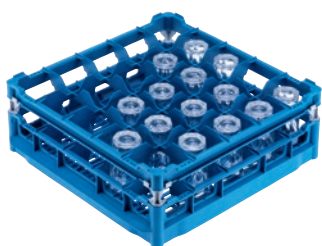

U 535 Basket

with low top frame for the optimum loading of 25 glasses up to 20 cm tall.

- With 25 compartments
- Compartment size 90 mm x 90 mm mm
- Includes extender set comprising short and long extenders
- Height adjustable top frame extendable up to 20 cm
- Width 50, depth 50 cm, width with Gastronorm (GN) sides 53 cm

EAN: 4002514278735 / Material number: 06984150 / Old Material Number: 67653501D

Product category	
Fresh-water dishwashers	•
Tank dishwashers	•
Throughfeed tank dishwashers	•
Machine affiliation	
G 8066	•
PG 8067	•
PG 8041	•
PG 8043	•
PG 8045	•
PG 8055	•
PG 8055 U	•
PG 8056	•
PG 8056 U	•
PG 8057 TD	•
PG 8057 TD U	•
PG 8058	•
PG 8058 U	•
PG 8059	•
PG 8059 U	•
PG 8060	•
PG 8061	•
PG 8061 U	•
PG 8165	•
PG 8166	•
PG 8169	•
PG 8172	•
PG 8172 Eco	•
PTD 901	•
PG 8096	•
PG 8096 U	•
PG 8099	•
PG 8099 U	•
PFD 400	•
PFD 400 U	•
PFD 401	•
PFD 401 U	•
PFD 402	•
PFD 402 U	•
PFD 404	•
PFD 404 U	•
PFD 405	•
PFD 405 U	•
PFD 407	•
PFD 407 U	•
PFD 408 U	•
PTD 702	•
PTD 703	•
PTD 704	•

U 535
Basket

with low top frame for the optimum loading of 25 glasses up to 20 cm tall.

EAN: 4002514278735 / Material number: 06984150 / Old Material Number: 67653501D

Product category	
Basket for glassware	•
Product properties	
Material	Plastic
Colour	Blue
Number of compartments	25
Compartment width in mm	90
Compartment length in mm	90
Capacity	
Glasses 110–140 mm high [number]	25
Glasses 175–200 mm high [number]	25
Standard electrical connection	
Number of phases	0
Voltage in V	0
Frequency in Hz	0
Total rated load in kW	0.00
Fuse rating in A	0
Dimensions and weight	
External dimensions, net height in mm	200
External dimensions, net width in mm	500
External dimensions, net depth in mm	500
External dimensions, gross height in mm	220
External dimensions, gross width in mm	550
External dimensions, gross depth in mm	550
Net weight in kg	2.50
Gross weight in kg	3.00