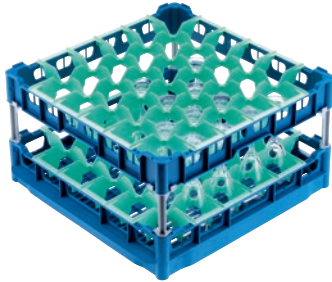

U 546

Basket

with high top frame for the optimum loading of 36 glasses up to 23 cm tall.

- With 36 compartments
- Compartment size 73 mm x 73 mm mm
- Includes extender set comprising short and long extenders
- Height adjustable top frame extendable up to 23 cm
- Width 50, depth 50 cm, width with Gastronorm (GN) sides 53 cm

EAN: 4002514278728 / Material number: 06984130 / Old Material Number: 67654601D

Product category	
Fresh-water dishwashers	•
Tank dishwashers	•
Throughfeed tank dishwashers	•
Machine affiliation	
G 8066	•
PG 8067	•
PG 8041	•
PG 8043	•
PG 8045	•
PG 8055	•
PG 8055 U	•
PG 8056	•
PG 8056 U	•
PG 8057 TD	•
PG 8057 TD U	•
PG 8058	•
PG 8058 U	•
PG 8059	•
PG 8059 U	•
PG 8060	•
PG 8061	•
PG 8061 U	•
PG 8165	•
PG 8166	•
PG 8169	•
PG 8172	•
PG 8172 Eco	•
PTD 901	•
PG 8096	•
PG 8096 U	•
PG 8099	•
PG 8099 U	•
PFD 400	•
PFD 400 U	•
PFD 401	•
PFD 401 U	•
PFD 402	•
PFD 402 U	•
PFD 404	•
PFD 404 U	•
PFD 405	•
PFD 405 U	•
PFD 407	•
PFD 407 U	•
PFD 408 U	•
PTD 702	•
PTD 703	•
PTD 704	•

U 546
Basket

with high top frame for the optimum loading of 36 glasses up to 23 cm tall.

EAN: 4002514278728 / Material number: 06984130 / Old Material Number: 67654601D

Product category	
Basket for glassware	•
Product properties	
Material	Plastic
Colour	Blue, Green
Number of compartments	36
Compartment width in mm	73
Compartment length in mm	73
Capacity	
Glasses 140–175 mm high [number]	36
Glasses 200–230 mm high [number]	36
Standard electrical connection	
Number of phases	0
Voltage in V	0
Frequency in Hz	0
Total rated load in kW	0.00
Fuse rating in A	0
Dimensions and weight	
External dimensions, net height in mm	266
External dimensions, net width in mm	500
External dimensions, net depth in mm	500
External dimensions, gross height in mm	260
External dimensions, gross width in mm	540
External dimensions, gross depth in mm	520
Net weight in kg	2.90
Gross weight in kg	3.40