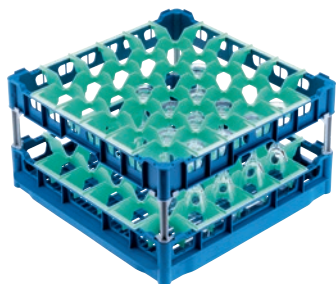

U 546

Basket

with high top frame for the optimum loading of 36 glasses up to 23 cm tall.

- With 36 compartments
- Compartment size 73 mm x 73 mm mm
- Includes extender set comprising short and long extenders
- Height adjustable top frame extendable up to 23 cm
- Width 50, depth 50 cm, width with Gastronorm (GN) sides 53 cm

EAN: 4002514278728 / Material number: 06984130 / Old Material Number: 67654601D

Product category	
Fresh-water dishwashers	•
Tank dishwashers	•
Throughfeed tank dishwashers	•
Machine affiliation	
G 8066	•
PG 8067	•
PG 8041	•
PG 8043	•
PG 8045	•
PG 8055	•
PG 8055 U	•
PG 8056	•
PG 8056 U	•
PG 8057 TD	•
PG 8057 TD U	•
PG 8058	•
PG 8058 U	•
PG 8059	•
PG 8059 U	•
PG 8060	•
PG 8061	•
PG 8061 U	•
PG 8165	•
PG 8166	•
PG 8169	•
PG 8172	•
PG 8172 Eco	•
PTD 901	•
PG 8096	•
PG 8096 U	•
PG 8099	•
PG 8099 U	•
PFD 400	•
PFD 400 U	•
PFD 401	•
PFD 401 U	•
PFD 402	•
PFD 402 U	•
PFD 404	•
PFD 404 U	•
PFD 405	•
PFD 405 U	•
PFD 407	•
PFD 407 U	•
PFD 408 U	•
PTD 702	•
PTD 703	•
PTD 704	•

U 546
Basket

with high top frame for the optimum loading of 36 glasses up to 23 cm tall.

EAN: 4002514278728 / Material number: 06984130 / Old Material Number: 67654601D

Product category	
Basket for glassware	•
Product properties	
Material	Plastic
Colour	Blue, Green
Number of compartments	36
Compartment width in mm	73
Compartment length in mm	73
Capacity	
Glasses 140–175 mm high [number]	36
Glasses 200–230 mm high [number]	36
Standard electrical connection	
Number of phases	0
Voltage in V	0
Frequency in Hz	0
Total rated load in kW	0.00
Fuse rating in A	0
Dimensions and weight	
External dimensions, net height in mm	266
External dimensions, net width in mm	500
External dimensions, net depth in mm	500
External dimensions, gross height in mm	260
External dimensions, gross width in mm	540
External dimensions, gross depth in mm	520
Net weight in kg	2.90
Gross weight in kg	3.40