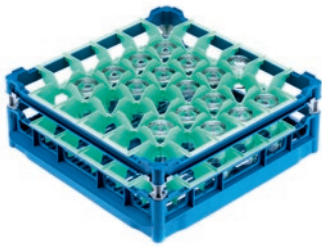

U 536 Basket

with low top frame for the optimum loading of 36 glasses up to 20 cm tall.

- With 36 compartments
- Compartment size 73 mm x 73 mm mm
- Includes extender set comprising short and long extenders
- Height adjustable top frame extendable up to 20 cm
- Width 50, depth 50 cm, width with Gastronorm (GN) sides 53 cm

EAN: 4002514278698 / Material number: 06984090 / Old Material Number: 67653601D

Product category	
Fresh-water dishwashers	•
Tank dishwashers	•
Throughfeed tank dishwashers	•
Machine affiliation	
G 8066	•
PG 8067	•
PG 8041	•
PG 8043	•
PG 8045	•
PG 8055	•
PG 8055 U	•
PG 8056	•
PG 8056 U	•
PG 8057 TD	•
PG 8057 TD U	•
PG 8058	•
PG 8058 U	•
PG 8059	•
PG 8059 U	•
PG 8060	•
PG 8061	•
PG 8061 U	•
PG 8165	•
PG 8166	•
PG 8169	•
PG 8172	•
PG 8172 Eco	•
PTD 901	•
PG 8096	•
PG 8096 U	•
PG 8099	•
PG 8099 U	•
PFD 400	•
PFD 400 U	•
PFD 401	•
PFD 401 U	•
PFD 402	•
PFD 402 U	•
PFD 404	•
PFD 404 U	•
PFD 405	•
PFD 405 U	•
PFD 407	•
PFD 407 U	•
PFD 408 U	•
PTD 702	•
PTD 703	•
PTD 704	•

U 536
Basket

with low top frame for the optimum loading of 36 glasses up to 20 cm tall.

EAN: 4002514278698 / Material number: 06984090 / Old Material Number: 67653601D

Product category	
Basket for glassware	•
Product properties	
Material	Plastic
Colour	Blue, Green
Number of compartments	36
Compartment width in mm	73
Compartment length in mm	73
Capacity	
Glasses 110–140 mm high [number]	36
Glasses 175–200 mm high [number]	36
Standard electrical connection	
Number of phases	0
Voltage in V	0
Frequency in Hz	0
Total rated load in kW	0.00
Fuse rating in A	0
Dimensions and weight	
External dimensions, net height in mm	233
External dimensions, net width in mm	500
External dimensions, net depth in mm	500
External dimensions, gross height in mm	260
External dimensions, gross width in mm	520
External dimensions, gross depth in mm	530
Net weight in kg	2.70
Gross weight in kg	3.20