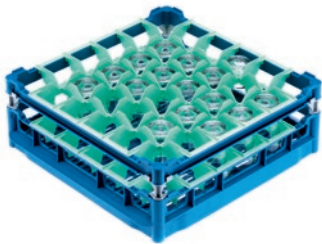

U 536 Basket

with low top frame for the optimum loading of 36 glasses up to 20 cm tall.

- With 36 compartments
- Compartment size 73 mm x 73 mm mm
- Includes extender set comprising short and long extenders
- Height adjustable top frame extendable up to 20 cm
- Width 50, depth 50 cm, width with Gastronorm (GN) sides 53 cm

EAN: 4002514278698 / Material number: 06984090 / Old Material Number: 67653601D

Product category	
Fresh-water dishwashers	•
Tank dishwashers	•
Throughfeed tank dishwashers	•
Machine affiliation	
G 8066	•
PG 8067	•
PG 8041	•
PG 8043	•
PG 8045	•
PG 8055	•
PG 8055 U	•
PG 8056	•
PG 8056 U	•
PG 8057 TD	•
PG 8057 TD U	•
PG 8058	•
PG 8058 U	•
PG 8059	•
PG 8059 U	•
PG 8060	•
PG 8061	•
PG 8061 U	•
PG 8165	•
PG 8166	•
PG 8169	•
PG 8172	•
PG 8172 Eco	•
PTD 901	•
PG 8096	•
PG 8096 U	•
PG 8099	•
PG 8099 U	•
PFD 400	•
PFD 400 U	•
PFD 401	•
PFD 401 U	•
PFD 402	•
PFD 402 U	•
PFD 404	•
PFD 404 U	•
PFD 405	•
PFD 405 U	•
PFD 407	•
PFD 407 U	•
PFD 408 U	•
PTD 702	•
PTD 703	•
PTD 704	•

U 536
Basket

with low top frame for the optimum loading of 36 glasses up to 20 cm tall.

EAN: 4002514278698 / Material number: 06984090 / Old Material Number: 67653601D

Product category	
Basket for glassware	•
Product properties	
Material	Plastic
Colour	Blue, Green
Number of compartments	36
Compartment width in mm	73
Compartment length in mm	73
Capacity	
Glasses 110–140 mm high [number]	36
Glasses 175–200 mm high [number]	36
Standard electrical connection	
Number of phases	0
Voltage in V	0
Frequency in Hz	0
Total rated load in kW	0.00
Fuse rating in A	0
Dimensions and weight	
External dimensions, net height in mm	233
External dimensions, net width in mm	500
External dimensions, net depth in mm	500
External dimensions, gross height in mm	260
External dimensions, gross width in mm	520
External dimensions, gross depth in mm	530
Net weight in kg	2.70
Gross weight in kg	3.20