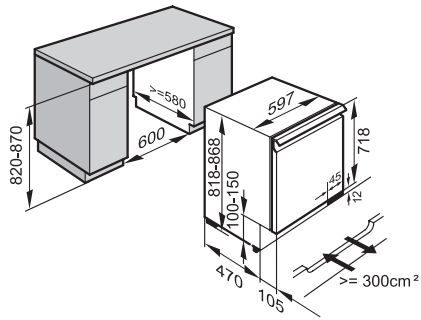

KWT 4154 UG-1

EAN: 4002514149226 / Material number: 06804170 /
Old Material Number: 36415403GB

General information	
Model identifier	KWT 4154 UG-1
Manufacturer material number	06804170
EAN number	4002514149226
Marketing class	Platinum
Appliance category	
Wine conditioning unit	•
Construction type	
Undercounter appliance	•
Door hinge	right
Convertible door hinging	•
Design	
Casing colour	Stainless Steel
Front colour	Glass door/handle
Wine compartment lighting	LED illumination
User convenience	
DynaCool	•
Active AirClean Filter	•
Ice/Water dispenser with mains water connection	No
Number of FlexiFrame racks	3
Control system	
Operating concept	ComfortControl
Fridge compartment can be switched off	No
No. of temperature zones	2
Min. temperature setting range in °C	5
Safety	
Acoustic door alarm	•
Acoustic temperature alarm	•
Technical data	
Niche width in mm min.	600
Niche width in mm max.	600
Niche height in mm min.	820
Niche height in mm max.	870
Niche depth in mm	580
Appliance width in mm	597
Appliance height in mm	817
Appliance depth in mm	575
Weight in kg	52.0
Climate range	SN-ST
Wine compartment in l	126
Of which pantry compartment in l	126
0.75 l Bordeaux bottle capacity (no. of bottles)	38 Flaschen
Storage time in case of fault in h	0
Current consumption (mA)	800
Voltage in V	220-240
Fuse rating in A	13
Number of phases	1
Frequency in Hz	50

KWT 4154 UG-1

EAN: 4002514149226 / Material number: 06804170 /
Old Material Number: 36415403GB

Length of supply lead in m

2.0

KWT 4154 UG-1

KWT4154UG, KWT4154UG-1 (Sketch)

Footnote: , *If the neighbouring kitchen unit doors are taller than the wine cooler door, the wine cooler can be aligned to the unit doors using a filler panel.