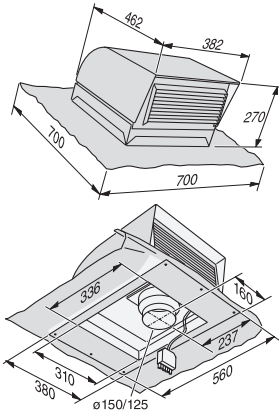

DDG 102

External motor

for installation on tiled roofs with pitch of at least 22°.

EAN: 4002513410099 / Material number: 05909230 / Old Material Number: 28996216D

- Relocates fan to outside kitchen
- Single-sided radial fan
- Exhaust duct 125/150 mm diameter
- Fan connection to the hood via connector plug
- Fan power: Unrestricted air throughput 280-900 m³/h

DDG 102
External motor
for installation on tiled roofs with pitch of at least 22°.

DDG102