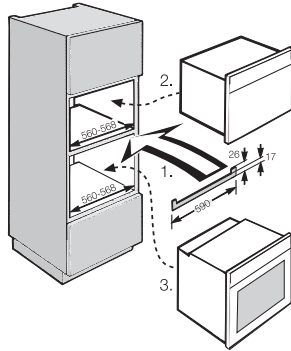

HKL 60 TFSW

Cover strip

Conceal furniture edge between two appliances installed vertically

EAN: 4002512371377 / Material number: 05165170 / Old Material Number: 22996081D

- Harmonious appearance for built-ins
- For vertical combination of 45 cm and 60 cm tall appliances
- Perfect match for obsidian black appliances

HKL 60 TFSW

Cover strip

Conceal furniture edge between two appliances installed vertically

HKL 60 in tall unit (installation drawing)