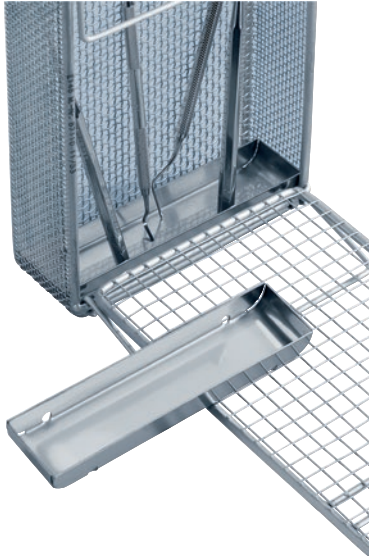

E 328

Support rail

for the optimum loading of upright instruments.

- The insert can hold upright instruments

EAN: 4002511117051 / Material number: 02795940 / Old Material Number: 69732801D

Product category	
Washer-disinfectors, medical	•
Machine affiliation	
PG 8535	•
PG 8536	•
PG 8581	•
PG 8562	•
PG 8582	•
PG 8582 CD	•
Product category	
Other accessories	•
Product properties	
Material	Stainless steel
Colour	Stainless Steel
Standard electrical connection	
Number of phases	0
Voltage in V	0
Frequency in Hz	0
Total rated load in kW	0.00
Fuse rating in A	0
Dimensions and weight	
External dimensions, net height in mm	15
External dimensions, net width in mm	34
External dimensions, net depth in mm	145
External dimensions, gross height in mm	12
External dimensions, gross width in mm	80
External dimensions, gross depth in mm	120
Net weight in kg	0.06
Gross weight in kg	0.07