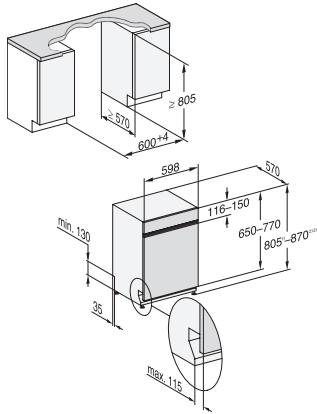

Automatic	•
ComfortWash 45 °C	•
Intensive 75 °C	•
PowerWash	•
ComfortWash+ 55 °C	•
Gentle	•
Hygiene	•
SolarSave	•
ExtraQuiet 38 dB(A)	•
Appliance care	•
Rinse out salt	•
<b>Dishwashing options</b>	
AutoDos	•
BottleClean	•
Quick	•
IntenseZone	•
Extra Clean	•
Extra dry	•
<b>Basket design</b>	
Cutlery loading	3D MultiFlex tray C
Chopstick holders	•
FlexCare glass holder	3
FlexCare cup rack	1
Basket design	ExtraComfort C
MultiClip	•
FlexCare Glass & Bottle	•
<b>Safety</b>	
Waterproof system	•
Filter indicator light	•
Safety lock	•
System lock	•
<b>Technical data</b>	
Niche width minimal in mm	600
Niche width max in mm	600
Niche height minimal in mm	805
Niche height maximal in mm	870
Niche depth in mm	570
Appliance width in mm	598
Appliance height in mm	805
Appliance depth in mm	570
Depth with door open in cm	116,5
Net weight in kg	49,2
Total rated load in kW	2,00
Voltage in V	230
Fuse rating in A	10
Number of phases	1
Electrical frequency standard	50
Length of water inlet hose in m	1,50

Length of water drain hose in m	1,50
Length of supply lead in m	1,80
Min. front panel weight in kg	3,0
Max. front panel weight in kg	11,0
[can be retrofitted by Service to min.]	8,0
[can be retrofitted by Service to max.]	17,0

G7000, integrated dishwasher, 60cm (installation drawing)

1) Plinth height 35-155 mm, 2) Plinth height 100-220 mm, 3) Appliance height max. 930 mm with plinth height conversion kit (Mat.-Nr. 6.394.761)