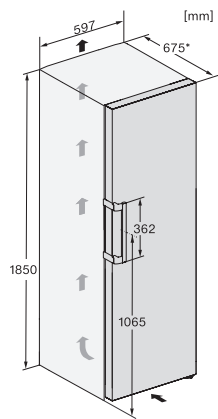

KS 4783 ED

Freestanding refrigerator

with DailyFresh and extra convenience for the perfect side-by-side combination.

K4776ED, KS4783ED, FN4772E, installation sketch (footnote*) (installation drawings)

*To achieve the declared energy consumption, the spacers supplied with the unit must be used. This increases the depth of the unit by approx. 15 mm. The unit is fully functional without the use of the spacers, but has a slightly higher energy consumption.