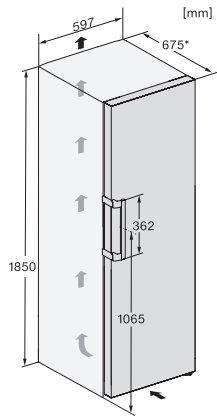

KS 4783 ED

Freestanding refrigerator

with DailyFresh and extra convenience for the perfect side-by-side combination.

K4776ED, KS4783ED, FN4772E, installation sketch (footnote*) (installation drawings)

*To achieve the declared energy consumption, the spacers supplied with the unit must be used. This increases the depth of the unit by approx. 15 mm. The unit is fully functional without the use of the spacers, but has a slightly higher energy consumption.