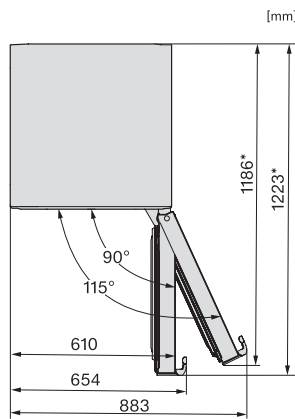

## KS 4783 ED

Freestanding refrigerator

with DailyFresh and extra convenience for the perfect side-by-side combination.

K4776ED, KS4783ED, FN4772E, installation sketch (footnote\*) (installation drawings)

\*To achieve the declared energy consumption, the spacers supplied with the unit must be used. This increases the depth of the unit by approx. 15 mm. The unit is fully functional without the use of the spacers, but has a slightly higher energy consumption.