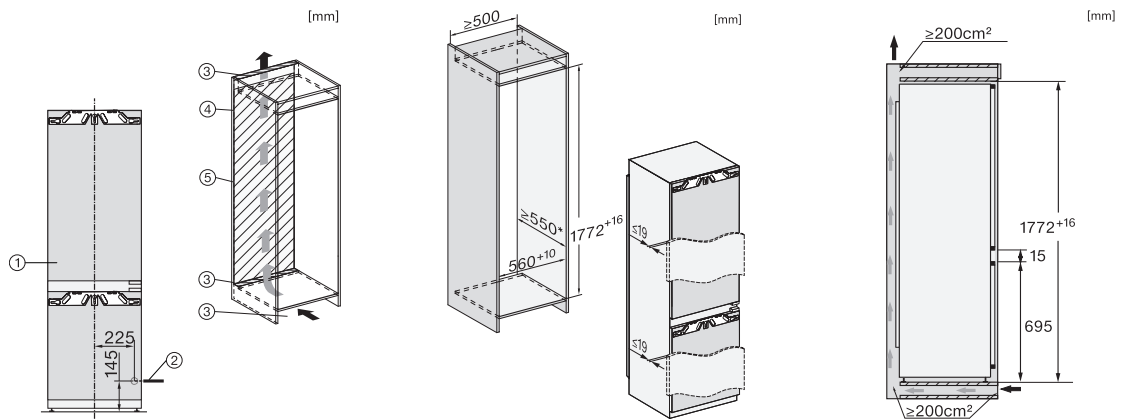

KFNS 7734 D

Built-in fridge-freezer, 178 cm niche height

DynaCool, convenient LED lighting and NoFrost for optimum storage.

KFN7734C, KFN7734F, KFN7734D, KFN7764D, KFN7785D, KFN7744E, KFN7774B, installation

1. View from the front, 2. Mains connection cable, L = 2200 mm, 3. Ventilation cut-out min. 200 cm², 4. Ventilation, 5. No connections permitted in this area

KFN7734C, KFN7734F, KFN7734D, KFN7764D, KFN7785D, KFN7744E, KFN7774B, built-in

*The declared energy consumption was calculated in a 560 mm deep niche. The appliance is fully functional in a 550 mm niche but the energy consumption will be slightly higher.

KFNS7734D, KFN7734C, KFN7734F, KFN7734D, KFN7764D, KFN7785D, KFN7744E, KFN7774B, side view