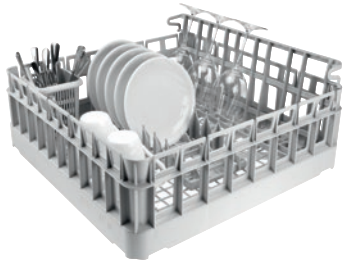

APTD 221  
Basket set  
for mixed load items in bistros and cafés.

- Base basket incl. 3 inserts for plates, glasses and cutlery
- Highly versatile
- Base basket dimensions: 500 x 500 mm

EAN: 4002516717812 / Material number: 12305290 / Old Material Number: 67022101D

<b>Product category</b>	
Tank dishwashers	•
Throughfeed tank dishwashers	•
<b>Machine affiliation</b>	
PTD 901	•
PFD 400	•
PFD 400 U	•
PFD 401	•
PFD 401 U	•
PFD 402	•
PFD 402 U	•
PFD 404	•
PFD 404 U	•
PFD 405	•
PFD 405 U	•
PFD 407	•
PFD 407 U	•
PFD 408 U	•
PTD 702	•
PTD 703	•
PTD 704	•
<b>Product category</b>	
Basket for mixed tableware	•
<b>Product properties</b>	
Material	Plastic
Colour	Grey
Number of rows	3
<b>Dimensions and weight</b>	
External dimensions, net height in mm	0
External dimensions, net width in mm	0
External dimensions, net depth in mm	0
External dimensions, gross height in mm	225
External dimensions, gross width in mm	550
External dimensions, gross depth in mm	550
Net weight in kg	1,92
Gross weight in kg	2,96