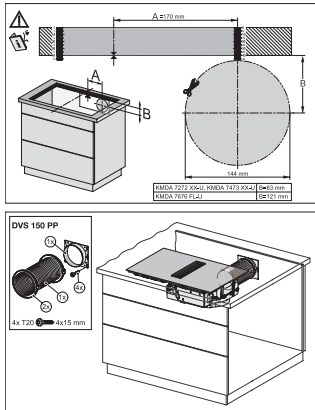

DVS 150

Extension set for KMDA 7272 xx-U / 7473 xx-U / 7x76 FL-U
for plug & play operation of the KMDA with deeper cabinets

EAN: 4002516645313 / Material number: 12167200 / Old Material Number: 28996453D

- Connection between air outlet cone and back of cabinet
- For base units more than 60 cm deep
- Variable length
- Incl. vent, hose and hose clip

DVS 150

Extension set for KMDA 7272 xx-U / 7473 xx-U / 7x76 FL-U
for plug & play operation of the KMDA with deeper cabinets

Installation plan DVS150PP – Installation drawing