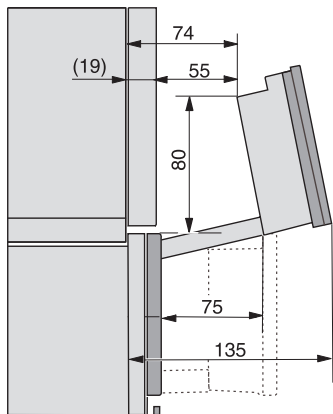

built-in DGC XXL, installation drawing

DGC7x60 connections and ventilation 60cm, installation drawing

- 1) Front view, 2) Mains connection cable, L=2.000 mm, 3) Ventilation cut min. 180 cm², 4) Ventilation and deaeration, 5) No connection in this area

built-in DGC XXL build-under, installation drawing

Worktop overhang ≤ 29 mm

screw joint DGC XXL, installation drawing

DGC7x4x swivel range of the aperture, installation drawings

side view DGC XXL, installation drawings

Seitenansicht DGC XXL, installation drawing, GB, AU
22 mm glass, 23,3 mm stainless steel