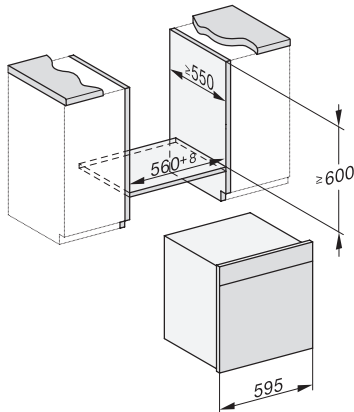

DGC 7860 HCX Pro

Handleless combination steam oven

for steam cooking, baking, roasting with wireless food probe + HydroClean.

ESW7x20, DGC7x6xHCPro, DGC7x6xHCXPro installation drawings

ESW7x10, EVS7010, DGC7x6xHCPro, DGC7x6xHCXPro installation drawings

built-in DGC XXL, installation drawing

DGC7x60 connections and ventilation 60cm, installation drawing

- 1) Front view, 2) Mains connection cable, L=2.000 mm, 3) Ventilation cut min. 180 cm², 4) Ventilation and deaeration, 5) No connection in this area

built-in DGC XXL build-under, installation drawing

Worktop overhang ≤ 29 mm

screw joint DGC XXL, installation drawing

DGC7x4x swivel range of the aperture, installation drawings

side view DGC XXL, installation drawings

Seitenansicht DGC XXL, installation drawing, GB, AU
22 mm glass, 23,3 mm stainless steel