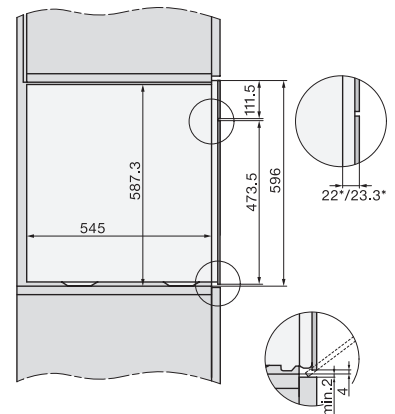

built-in DGC XXL, installation drawing

DGC7x60 connections and ventilation 60cm, installation drawing

- 1) Front view, 2) Mains connection cable, L=2.000 mm, 3) Ventilation cut min. 180 cm², 4) Ventilation and deaeration, 5) No connection in this area

built-in DGC XXL build-under, installation drawing

Worktop overhang ≤ 29 mm

screw joint DGC XXL, installation drawing

DGC7x4x swivel range of the aperture, installation drawings

side view DGC XXL, installation drawings

Seitenansicht DGC XXL, installation drawing, GB, AU
22 mm glass, 23,3 mm stainless steel