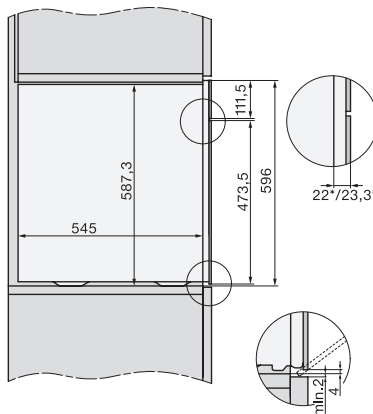

built-in DGC XXL, installation drawing

DGC7x60 connections and ventilation 60cm, installation drawing

- 1) Front view, 2) Mains connection cable, L=2.000 mm, 3) Ventilation cut min. 180 cm², 4) Ventilation and deaeration, 5) No connection in this area

built-in DGC XXL build-under, installation drawing

Worktop overhang ≤ 29 mm

screw joint DGC XXL, installation drawing

DGC7x4x swivel range of the aperture, installation drawings

side view DGC XXL, installation drawings

Seitenansicht DGC XXL, installation drawing, GB, AU
22 mm glass, 23,3 mm stainless steel