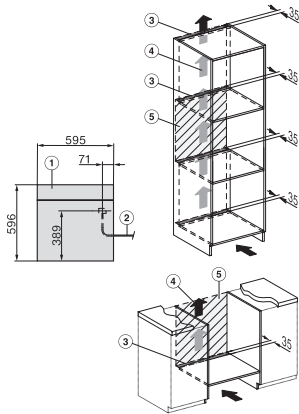

DGC 7860 HCX Pro

Handleless combination steam oven

for steam cooking, baking, roasting with wireless food probe + HydroClean.

ESW7x20, DGC7x6xHCPro, DGC7x6xHCXPro installation drawings

ESW7x10, EVS7010, DGC7x6xHCPro, DGC7x6xHCXPro installation drawings

built-in DGC XXL, installation drawing

DGC7x60 connections and ventilation 60cm, installation drawing

- 1) Front view, 2) Mains connection cable, L=2.000 mm, 3) Ventilation cut min. 180 cm², 4) Ventilation and deaeration, 5) No connection in this area

built-in DGC XXL build-under, installation drawing

Worktop overhang ≤ 29 mm

screw joint DGC XXL, installation drawing

DGC7x4x swivel range of the aperture, installation drawings

side view DGC XXL, installation drawings

Seitenansicht DGC XXL, installation drawing, GB, AU
22 mm glass, 23,3 mm stainless steel