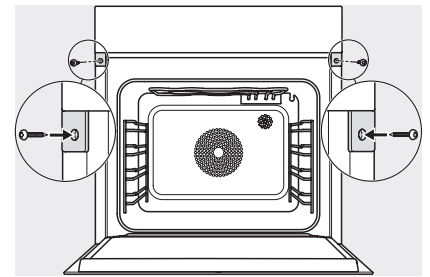

DGC 7860 HCX Pro

Handleless combination steam oven

for steam cooking, baking, roasting with wireless food probe + HydroClean.

ESW7x20, DGC7x6xHCPro, DGC7x6xHCXPro installation drawings

ESW7x10, EVS7010, DGC7x6xHCPro, DGC7x6xHCXPro installation drawings

built-in DGC XXL, installation drawing

DGC7x60 connections and ventilation 60cm, installation drawing

- 1) Front view, 2) Mains connection cable, L=2.000 mm, 3) Ventilation cut min. 180 cm², 4) Ventilation and deaeration, 5) No connection in this area

built-in DGC XXL build-under, installation drawing

Worktop overhang ≤ 29 mm

screw joint DGC XXL, installation drawing

DGC7x4x swivel range of the aperture, installation drawings

side view DGC XXL, installation drawings