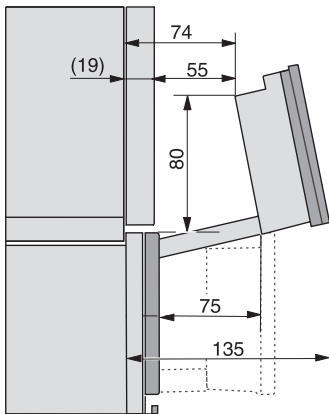

1) 400 mm, 2) 360 mm, 3) 47 mm, 4) 27 mm, 5) 32.5 mm

ESW7x20, DGC7x6xHCPro, DGC7x6xHCXPro installation drawings

ESW7x10, EVS7010, DGC7x6xHCPro, DGC7x6xHCXPro installation drawings

built-in DGC XXL, installation drawing

built-in DGC XXL build-under, installation drawing

Worktop overhang ≤ 29 mm

screw joint DGC XXL, installation drawing

DGC7x4x swivel range of the aperture, installation drawings

side view DGC XXL, installation drawings

Seitenansicht DGC XXL, installation drawing, GB, AU
22 mm glass, 23,3 mm stainless steel