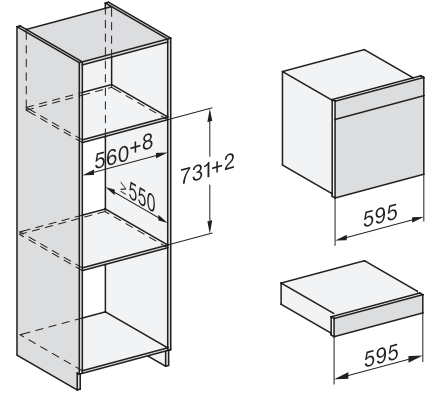

1) 400 mm, 2) 360 mm, 3) 47 mm, 4) 27 mm, 5) 32.5 mm

ESW7x20, DGC7x6xHCPro, DGC7x6xHCXPro installation drawings

ESW7x10, EVS7010, DGC7x6xHCPro, DGC7x6xHCXPro installation drawings

built-in DGC XXL, installation drawing

built-in DGC XXL build-under, installation drawing

Worktop overhang ≤ 29 mm

screw joint DGC XXL, installation drawing

DGC7x4x swivel range of the aperture, installation drawings

side view DGC XXL, installation drawings

Seitenansicht DGC XXL, installation drawing, GB, AU
22 mm glass, 23,3 mm stainless steel