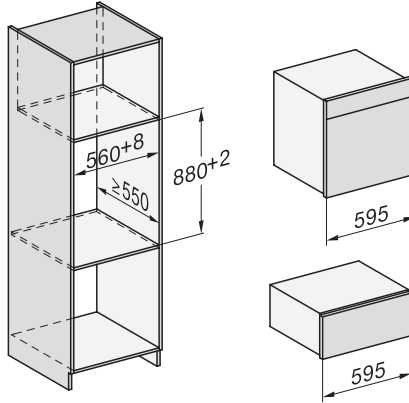

1) 400 mm, 2) 360 mm, 3) 47 mm, 4) 27 mm, 5) 32.5 mm

ESW7x20, DGC7x6xHCPro, DGC7x6xHCXPro installation drawings

ESW7x10, EVS7010, DGC7x6xHCPro, DGC7x6xHCXPro installation drawings

built-in DGC XXL, installation drawing

built-in DGC XXL build-under, installation drawing

Worktop overhang ≤ 29 mm

screw joint DGC XXL, installation drawing

DGC7x4x swivel range of the aperture, installation drawings

side view DGC XXL, installation drawings

Seitenansicht DGC XXL, installation drawing, GB, AU
22 mm glass, 23,3 mm stainless steel