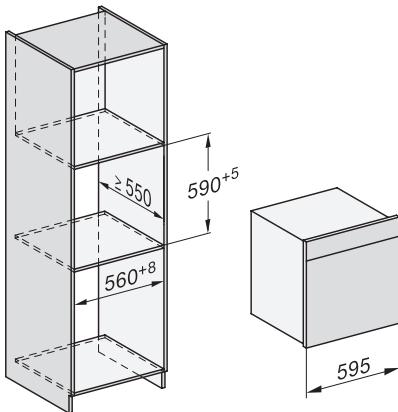

1) 400 mm, 2) 360 mm, 3) 47 mm, 4) 27 mm, 5) 32.5 mm

ESW7x20, DGC7x6xHCPro, DGC7x6xHCXPro installation drawings

ESW7x10, EVS7010, DGC7x6xHCPro, DGC7x6xHCXPro installation drawings

built-in DGC XXL, installation drawing

built-in DGC XXL build-under, installation drawing

Worktop overhang ≤ 29 mm

screw joint DGC XXL, installation drawing

DGC7x4x swivel range of the aperture, installation drawings

side view DGC XXL, installation drawings

Seitenansicht DGC XXL, installation drawing, GB, AU
22 mm glass, 23,3 mm stainless steel