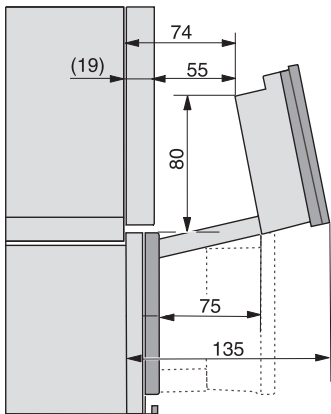

1) 400 mm, 2) 360 mm, 3) 47 mm, 4) 27 mm, 5) 32.5 mm

ESW7x20, DGC7x6xHCPro, DGC7x6xHCXPro installation drawings

ESW7x10, EVS7010, DGC7x6xHCPro, DGC7x6xHCXPro installation drawings

built-in DGC XXL, installation drawing

built-in DGC XXL build-under, installation drawing

Worktop overhang ≤ 29 mm

screw joint DGC XXL, installation drawing

DGC7x4x swivel range of the aperture, installation drawings

side view DGC XXL, installation drawings

Seitenansicht DGC XXL, installation drawing, GB, AU
22 mm glass, 23,3 mm stainless steel