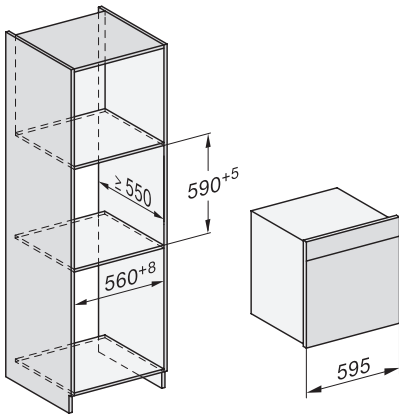

1) 400 mm, 2) 360 mm, 3) 47 mm, 4) 27 mm, 5) 32.5 mm

ESW7x20, DGC7x6xHCPro, DGC7x6xHCXPro installation drawings

ESW7x10, EVS7010, DGC7x6xHCPro, DGC7x6xHCXPro installation drawings

built-in DGC XXL, installation drawing

built-in DGC XXL build-under, installation drawing

Worktop overhang ≤ 29 mm

screw joint DGC XXL, installation drawing

DGC7x4x swivel range of the aperture, installation drawings

side view DGC XXL, installation drawings

Seitenansicht DGC XXL, installation drawing, GB, AU
22 mm glass, 23,3 mm stainless steel