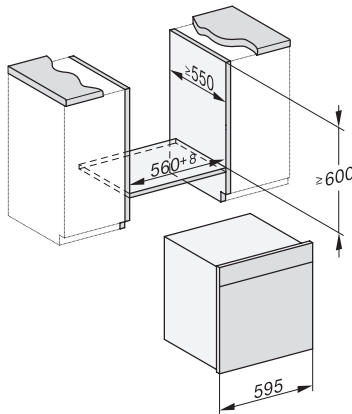

1) 400 mm, 2) 360 mm, 3) 47 mm, 4) 27 mm, 5) 32.5 mm

ESW7x20, DGC7x6xHCPro, DGC7x6xHCXPro installation drawings

ESW7x10, EVS7010, DGC7x6xHCPro, DGC7x6xHCXPro installation drawings

built-in DGC XXL, installation drawing

built-in DGC XXL build-under, installation drawing

Worktop overhang ≤ 29 mm

screw joint DGC XXL, installation drawing

DGC7x4x swivel range of the aperture, installation drawings

side view DGC XXL, installation drawings

Seitenansicht DGC XXL, installation drawing, GB, AU
22 mm glass, 23,3 mm stainless steel