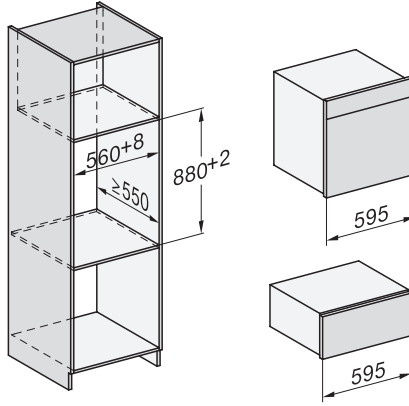

1) 400 mm, 2) 360 mm, 3) 47 mm, 4) 27 mm, 5) 32.5 mm

ESW7x20, DGC7x6xHCPro, DGC7x6xHCXPro installation drawings

ESW7x10, EVS7010, DGC7x6xHCPro, DGC7x6xHCXPro installation drawings

built-in DGC XXL, installation drawing

built-in DGC XXL build-under, installation drawing

Worktop overhang ≤ 29 mm

screw joint DGC XXL, installation drawing

DGC7x4x swivel range of the aperture, installation drawings

side view DGC XXL, installation drawings

Seitenansicht DGC XXL, installation drawing, GB, AU
22 mm glass, 23,3 mm stainless steel