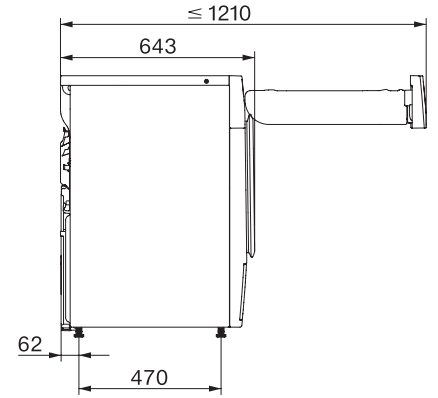

TWW780WP Passion  
 T1 heat-pump dryer:  
 A+++ -10 % | 9 kg | M Touch | SteamFinish | SilenceDrum

EAN: 4002516487999 / Material number: 11882320 / Old Material Number: 12WW7802AE

Cottons (coloureds)	•
Cottons arrow	•
Minimum iron	•
Delicates	•
Shirts	•
Silks handcare	•
Woollens handcare	•
Express	•
Denim	•
Outerwear	•
Proofing	•
Sportswear	•
Standard pillows	•
Large pillows	•
Cottons hygiene	•
Cool air	•
Warm air	•
Basket programme	•
Extra quiet	•
Pre-Ironing	•
Bed linen	•
Steam care	•
<b>Drying extras</b>	
Anti-crease	•
Gentle tumble	•
Freshen up	•
ECO	•
Buzzer	•
Quick	•
DryCare 40	•
DryFresh	•
PowerFresh	•
<b>Quality</b>	
Soft ribs	•
<b>Safety</b>	
PIN-Code	•
Empty out container indicator	•
Clean filter indication	•
Optical interface	•
<b>Technical data</b>	
Dimensions in mm (width)	596
Dimensions in mm (height)	850
Dimensions in mm (depth)	643
Appliance depth in mm with opened door	1077
Weight in kg	62
Total rated load in kW	1,10
Voltage in V	220-240
Fuse rating in A	13
Frequency in Hz	50
Length of supply lead in m	2,0
Contains fluorinated greenhouse gases	•

TWW780WP Passion  
T1 heat-pump dryer:  
A+++ -10 % | 9 kg | M Touch | SteamFinish | SilenceDrum

T1 installation drawing, fascia 5 degree, measures in mm

T1 drawing, fascia 5 degree, measures in mm

T1 drawing, fascia 5 degree, with porthole, measures in mm

T1 drawing, fascia 5 degree, measures in mm