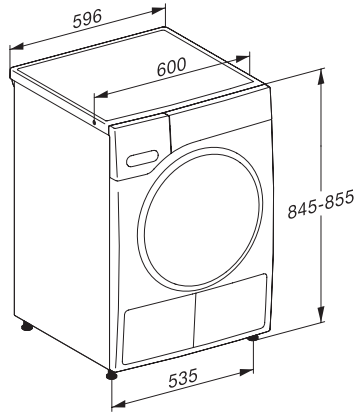

TWW780WP Passion  
 T1 heat-pump dryer:  
 A+++ -10 % | 9 kg | M Touch | SteamFinish | SilenceDrum

EAN: 4002516487999 / Material number: 11882320 / Old Material Number: 12WW7802AE

Cottons (coloureds)	•
Cottons arrow	•
Minimum iron	•
Delicates	•
Shirts	•
Silks handcare	•
Woollens handcare	•
Express	•
Denim	•
Outerwear	•
Proofing	•
Sportswear	•
Standard pillows	•
Large pillows	•
Cottons hygiene	•
Cool air	•
Warm air	•
Basket programme	•
Extra quiet	•
Pre-Ironing	•
Bed linen	•
Steam care	•
<b>Drying extras</b>	
Anti-crease	•
Gentle tumble	•
Freshen up	•
ECO	•
Buzzer	•
Quick	•
DryCare 40	•
DryFresh	•
PowerFresh	•
<b>Quality</b>	
Soft ribs	•
<b>Safety</b>	
PIN-Code	•
Empty out container indicator	•
Clean filter indication	•
Optical interface	•
<b>Technical data</b>	
Dimensions in mm (width)	596
Dimensions in mm (height)	850
Dimensions in mm (depth)	643
Appliance depth in mm with opened door	1077
Weight in kg	62
Total rated load in kW	1,10
Voltage in V	220-240
Fuse rating in A	13
Frequency in Hz	50
Length of supply lead in m	2,0
Contains fluorinated greenhouse gases	•

TWW780WP Passion  
T1 heat-pump dryer:  
A+++ -10 % | 9 kg | M Touch | SteamFinish | SilenceDrum

T1 installation drawing, fascia 5 degree, measures in mm

T1 drawing, fascia 5 degree, measures in mm

T1 drawing, fascia 5 degree, with porthole, measures in mm