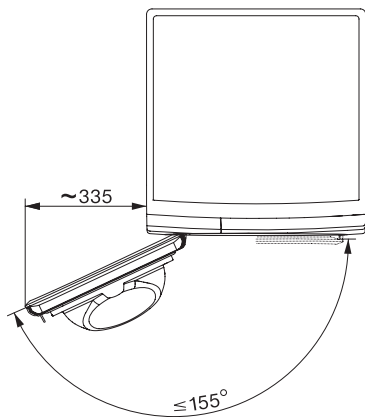

TWW780WP Passion  
 T1 heat-pump dryer:  
 A+++ -10 % | 9 kg | M Touch | SteamFinish | SilenceDrum

EAN: 4002516487999 / Material number: 11882320 / Old Material Number: 12WW7802AE

Cottons (coloureds)	•
Cottons arrow	•
Minimum iron	•
Delicates	•
Shirts	•
Silks handcare	•
Woollens handcare	•
Express	•
Denim	•
Outerwear	•
Proofing	•
Sportswear	•
Standard pillows	•
Large pillows	•
Cottons hygiene	•
Cool air	•
Warm air	•
Basket programme	•
Extra quiet	•
Pre-Ironing	•
Bed linen	•
Steam care	•
<b>Drying extras</b>	
Anti-crease	•
Gentle tumble	•
Freshen up	•
ECO	•
Buzzer	•
Quick	•
DryCare 40	•
DryFresh	•
PowerFresh	•
<b>Quality</b>	
Soft ribs	•
<b>Safety</b>	
PIN-Code	•
Empty out container indicator	•
Clean filter indication	•
Optical interface	•
<b>Technical data</b>	
Dimensions in mm (width)	596
Dimensions in mm (height)	850
Dimensions in mm (depth)	643
Appliance depth in mm with opened door	1077
Weight in kg	62
Total rated load in kW	1,10
Voltage in V	220-240
Fuse rating in A	13
Frequency in Hz	50
Length of supply lead in m	2,0
Contains fluorinated greenhouse gases	•

TWW780WP Passion  
T1 heat-pump dryer:  
A+++ -10 % | 9 kg | M Touch | SteamFinish | SilenceDrum

T1 installation drawing, fascia 5 degree, measures in mm

T1 drawing, fascia 5 degree, measures in mm

T1 drawing, fascia 5 degree, with porthole, measures in mm

T1 drawing, fascia 5 degree, measures in mm