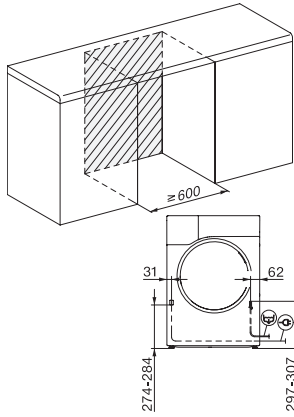

TWW780WP Passion  
 T1 heat-pump dryer:  
 A+++ -10 % | 9 kg | M Touch | SteamFinish | SilenceDrum

EAN: 4002516487999 / Material number: 11882320 / Old Material Number: 12WW7802AE

Cottons (coloureds)	•
Cottons arrow	•
Minimum iron	•
Delicates	•
Shirts	•
Silks handcare	•
Woollens handcare	•
Express	•
Denim	•
Outerwear	•
Proofing	•
Sportswear	•
Standard pillows	•
Large pillows	•
Cottons hygiene	•
Cool air	•
Warm air	•
Basket programme	•
Extra quiet	•
Pre-Ironing	•
Bed linen	•
Steam care	•
<b>Drying extras</b>	
Anti-crease	•
Gentle tumble	•
Freshen up	•
ECO	•
Buzzer	•
Quick	•
DryCare 40	•
DryFresh	•
PowerFresh	•
<b>Quality</b>	
Soft ribs	•
<b>Safety</b>	
PIN-Code	•
Empty out container indicator	•
Clean filter indication	•
Optical interface	•
<b>Technical data</b>	
Dimensions in mm (width)	596
Dimensions in mm (height)	850
Dimensions in mm (depth)	643
Appliance depth in mm with opened door	1077
Weight in kg	62
Total rated load in kW	1,10
Voltage in V	220-240
Fuse rating in A	13
Frequency in Hz	50
Length of supply lead in m	2,0
Contains fluorinated greenhouse gases	•

TWW780WP Passion  
T1 heat-pump dryer:  
A+++ -10 % | 9 kg | M Touch | SteamFinish | SilenceDrum

T1 installation drawing, fascia 5 degree, measures in mm

T1 drawing, fascia 5 degree, measures in mm

T1 drawing, fascia 5 degree, with porthole, measures in mm

T1 drawing, fascia 5 degree, measures in mm