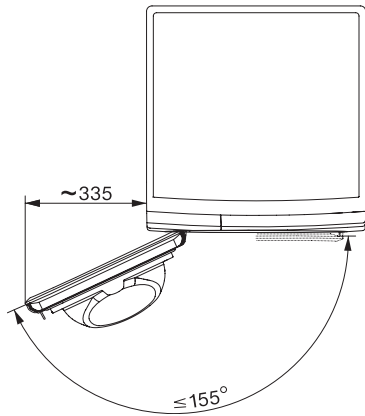

TWL780WP EcoSpeed&Steam&9kg

T1 heat-pump dryer:

with SteamFinish, DryCare 40 and SilenceDrum for gentle drying.

T1 installation drawing, facia 5 degree, measures in mm

T1 drawing, facia 5 degree, measures in mm

T1 drawing, facia 5 degree, with porthole, measures in mm

T1 drawing, facia 5 degree, measures in mm