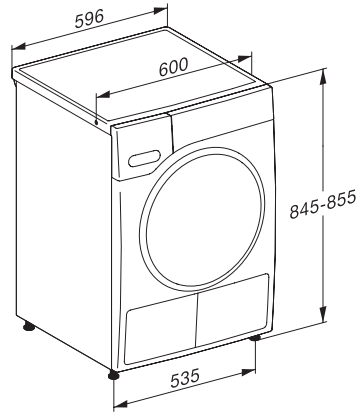

TWL780WP EcoSpeed&Steam&9kg  
T1 heat-pump dryer:  
with SteamFinish, DryCare 40 and SilenceDrum for gentle drying.

EAN: 4002516488316 / Material number: 11882310 / Old Material Number: 12WL7802AE

Delicates	•
Shirts	•
Silks handcare	•
Woollens handcare	•
Express	•
Denim	•
Outerwear	•
Proofing	•
Sportswear	•
Standard pillows	•
Cool air	•
Warm air	•
Basket programme	•
Pre-Ironing	•
Bed linen	•
Steam care	•
<b>Drying extras</b>	
Anti-crease	•
Buzzer	•
DryCare 40	•
DryFresh	•
PowerFresh	•
<b>Quality</b>	
Soft ribs	•
<b>Safety</b>	
PIN-Code	•
Empty out container indicator	•
Clean filter indication	•
Optical interface	•
<b>Technical data</b>	
Dimensions in mm (width)	596
Dimensions in mm (height)	850
Dimensions in mm (depth)	643
Appliance depth in mm with opened door	1077
Weight in kg	57
Total rated load in kW	1,10
Voltage in V	220-240
Fuse rating in A	13
Frequency in Hz	50
Length of supply lead in m	2,0
Hermetically sealed	•
Type of coolant	R290
Refrigerant quantity in kg	0,14
Refrigerant global warming potential in CO <sub>2</sub> e	3
Appliance global warming potential in CO <sub>2</sub> e	0,42
<b>Accessories included</b>	
Fragrance flacon	•
Voucher for a second fragrance flacon	•

TWL780WP EcoSpeed&Steam&9kg

T1 heat-pump dryer:

with SteamFinish, DryCare 40 and SilenceDrum for gentle drying.

T1 installation drawing, facia 5 degree, measures in mm

T1 drawing, facia 5 degree, measures in mm

T1 drawing, facia 5 degree, with porthole, measures in mm

T1 drawing, facia 5 degree, measures in mm