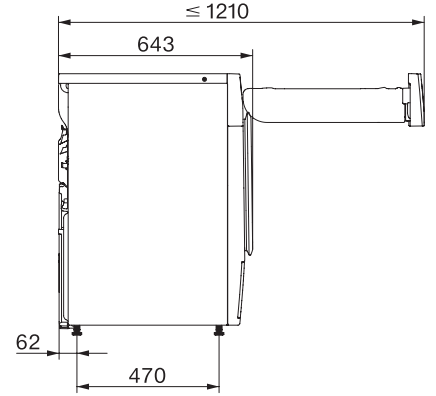

TWL780WP EcoSpeed&Steam&9kg

T1 heat-pump dryer:

with SteamFinish, DryCare 40 and SilenceDrum for gentle drying.

T1 installation drawing, facia 5 degree, measures in mm

T1 drawing, facia 5 degree, measures in mm

T1 drawing, facia 5 degree, with porthole, measures in mm

T1 drawing, facia 5 degree, measures in mm