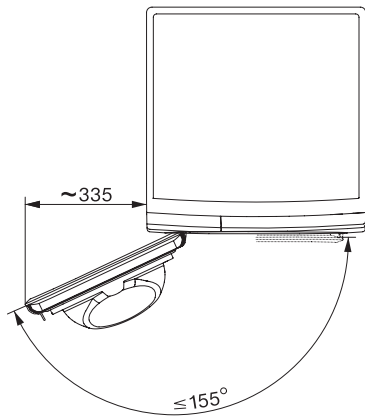

TWC220WP 8kg

T1 heat-pump dryer:

A++ | 8 kg | EcoDry | FragranceDos | PerfectDry

EAN: 4002516488330 / Material number: 11882290 / Old Material Number: 12WC2202AE

Drying extras	
Anti-crease	•
Gentle tumble	•
Buzzer	•
Quality of results	
Illuminated FragranceDos fragrance system	•
Quality	
Soft ribs	•
Safety	
PIN-Code	•
Empty out container indicator	•
Clean filter indication	•
Optical interface	•
Technical data	
Dimensions in mm (width)	596
Dimensions in mm (height)	850
Dimensions in mm (depth)	655
Appliance depth in mm with opened door	1077
Weight in kg	52
Total rated load in kW	1,10
Voltage in V	220-240
Fuse rating in A	13
Frequency in Hz	50
Length of supply lead in m	2,0
Hermetically sealed	•
Type of coolant	R290
Refrigerant quantity in kg	0,11
Refrigerant global warming potential in CO ₂ e	3
Appliance global warming potential in CO ₂ e	0,33
Accessories included	
Fragrance flacon	•
Voucher for a second fragrance flacon	•

TWC220WP 8kg
T1 heat-pump dryer:
A++ | 8 kg | EcoDry | FragranceDos | PerfectDry

T1 installation drawing, facia 5 degree, measures in mm

T1 drawing, facia 5 degree, measures in mm

T1 drawing, facia 5 degree, without porthole, measures in mm

T1 drawing, facia 5 degree, measures in mm