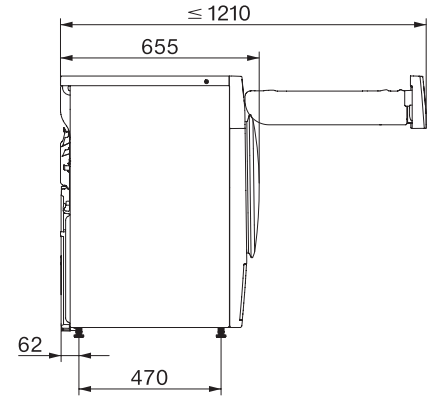

TWC220WP 8kg

T1 heat-pump dryer:

A++ | 8 kg | EcoDry | FragranceDos | PerfectDry

EAN: 4002516488330 / Material number: 11882290 / Old Material Number: 12WC2202AE

Drying extras	
Anti-crease	•
Gentle tumble	•
Buzzer	•
Quality of results	
Illuminated FragranceDos fragrance system	•
Quality	
Soft ribs	•
Safety	
PIN-Code	•
Empty out container indicator	•
Clean filter indication	•
Optical interface	•
Technical data	
Dimensions in mm (width)	596
Dimensions in mm (height)	850
Dimensions in mm (depth)	655
Appliance depth in mm with opened door	1077
Weight in kg	52
Total rated load in kW	1,10
Voltage in V	220-240
Fuse rating in A	13
Frequency in Hz	50
Length of supply lead in m	2,0
Hermetically sealed	•
Type of coolant	R290
Refrigerant quantity in kg	0,11
Refrigerant global warming potential in CO ₂ e	3
Appliance global warming potential in CO ₂ e	0,33
Accessories included	
Fragrance flacon	•
Voucher for a second fragrance flacon	•

TWC220WP 8kg
T1 heat-pump dryer:
A++ | 8 kg | EcoDry | FragranceDos | PerfectDry

T1 installation drawing, facia 5 degree, measures in mm

T1 drawing, facia 5 degree, measures in mm

T1 drawing, facia 5 degree, without porthole, measures in mm

T1 drawing, facia 5 degree, measures in mm