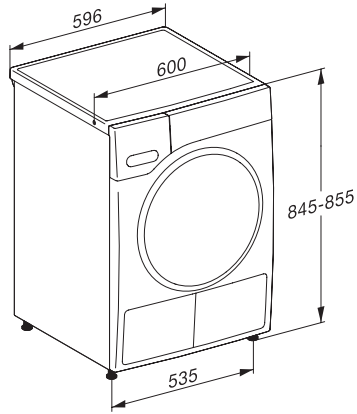

T1 drawing, facia 5 degree, measures in mm