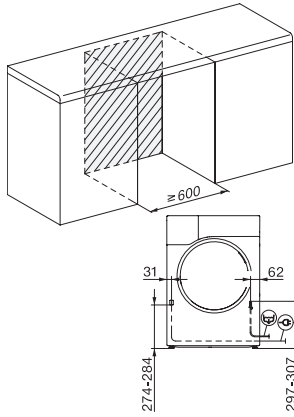

TWC220WP 8kg

T1 heat-pump dryer:

A++ | 8 kg | EcoDry | FragranceDos | PerfectDry

EAN: 4002516488330 / Material number: 11882290 / Old Material Number: 12WC2202AE

Drying extras	
Anti-crease	•
Gentle tumble	•
Buzzer	•
Quality of results	
Illuminated FragranceDos fragrance system	•
Quality	
Soft ribs	•
Safety	
PIN-Code	•
Empty out container indicator	•
Clean filter indication	•
Optical interface	•
Technical data	
Dimensions in mm (width)	596
Dimensions in mm (height)	850
Dimensions in mm (depth)	655
Appliance depth in mm with opened door	1077
Weight in kg	52
Total rated load in kW	1,10
Voltage in V	220-240
Fuse rating in A	13
Frequency in Hz	50
Length of supply lead in m	2,0
Hermetically sealed	•
Type of coolant	R290
Refrigerant quantity in kg	0,11
Refrigerant global warming potential in CO ₂ e	3
Appliance global warming potential in CO ₂ e	0,33
Accessories included	
Fragrance flacon	•
Voucher for a second fragrance flacon	•

TWC220WP 8kg
T1 heat-pump dryer:
A++ | 8 kg | EcoDry | FragranceDos | PerfectDry

T1 installation drawing, facia 5 degree, measures in mm

T1 drawing, facia 5 degree, measures in mm

T1 drawing, facia 5 degree, without porthole, measures in mm

T1 drawing, facia 5 degree, measures in mm