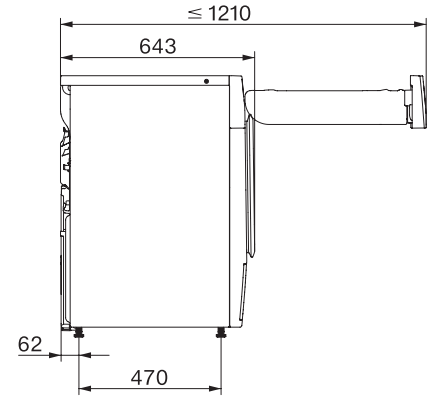

TWW780WP Passion
 T1 heat-pump dryer:
 A+++ -10 % | 9 kg | M Touch | SteamFinish | SilenceDrum

EAN: 4002516475989 / Material number: 11876930 / Old Material Number: 12WW7802GB

Appliance depth in mm with opened door	1077
Weight in kg	62
Total rated load in kW	1,10
Voltage in V	220-240
Fuse rating in A	13
Frequency in Hz	50
Length of supply lead in m	2,0
Contains fluorinated greenhouse gases	•
Hermetically sealed	•
Type of coolant	R134a
Refrigerant quantity in kg	0,48
Refrigerant global warming potential in CO ₂ e	1430
Appliance global warming potential in CO ₂ e	686,00
Replacing lamps	Service
Accessories included	
Fragrance flacon	•
Voucher for a second fragrance flacon	•
Voucher for a dryer basket	•

TWW780WP Passion
T1 heat-pump dryer:
A+++ -10 % | 9 kg | M Touch | SteamFinish | SilenceDrum

T1 installation drawing, fascia 5 degree, measures in mm

T1 drawing, fascia 5 degree, measures in mm

T1 drawing, fascia 5 degree, with porthole, measures in mm

T1 drawing, fascia 5 degree, measures in mm