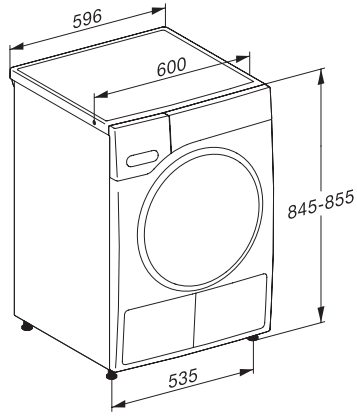

TWW780WP Passion
 T1 heat-pump dryer:
 A+++ -10 % | 9 kg | M Touch | SteamFinish | SilenceDrum

EAN: 4002516475989 / Material number: 11876930 / Old Material Number: 12WW7802GB

Appliance depth in mm with opened door	1077
Weight in kg	62
Total rated load in kW	1,10
Voltage in V	220-240
Fuse rating in A	13
Frequency in Hz	50
Length of supply lead in m	2,0
Contains fluorinated greenhouse gases	•
Hermetically sealed	•
Type of coolant	R134a
Refrigerant quantity in kg	0,48
Refrigerant global warming potential in CO ₂ e	1430
Appliance global warming potential in CO ₂ e	686,00
Replacing lamps	Service
Accessories included	
Fragrance flacon	•
Voucher for a second fragrance flacon	•
Voucher for a dryer basket	•

TWW780WP Passion
T1 heat-pump dryer:
A+++ -10 % | 9 kg | M Touch | SteamFinish | SilenceDrum

T1 installation drawing, fascia 5 degree, measures in mm

T1 drawing, fascia 5 degree, measures in mm

T1 drawing, fascia 5 degree, with porthole, measures in mm