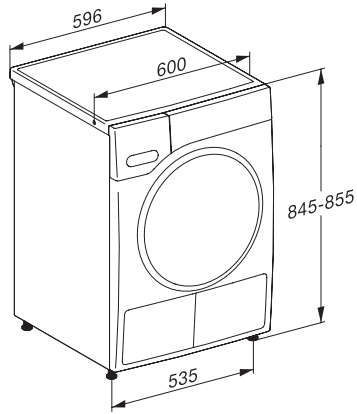

TWW780WP Passion

T1 heat-pump dryer:

The Miele all-rounder for the highest demands and very gentle laundry care.

T1 installation drawing, fascia 5 degree, measures in mm

T1 drawing, fascia 5 degree, measures in mm

T1 drawing, fascia 5 degree, with porthole, measures in mm

T1 drawing, fascia 5 degree, measures in mm