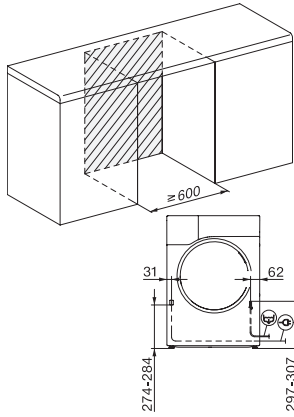

TWW780WP Passion
 T1 heat-pump dryer:
 A+++ -10 % | 9 kg | M Touch | SteamFinish | SilenceDrum

EAN: 4002516475989 / Material number: 11876930 / Old Material Number: 12WW7802GB

Appliance depth in mm with opened door	1077
Weight in kg	62
Total rated load in kW	1,10
Voltage in V	220-240
Fuse rating in A	13
Frequency in Hz	50
Length of supply lead in m	2,0
Contains fluorinated greenhouse gases	•
Hermetically sealed	•
Type of coolant	R134a
Refrigerant quantity in kg	0,48
Refrigerant global warming potential in CO ₂ e	1430
Appliance global warming potential in CO ₂ e	686,00
Replacing lamps	Service
Accessories included	
Fragrance flacon	•
Voucher for a second fragrance flacon	•
Voucher for a dryer basket	•

TWW780WP Passion
T1 heat-pump dryer:
A+++ -10 % | 9 kg | M Touch | SteamFinish | SilenceDrum

T1 installation drawing, fascia 5 degree, measures in mm

T1 drawing, fascia 5 degree, measures in mm

T1 drawing, fascia 5 degree, with porthole, measures in mm