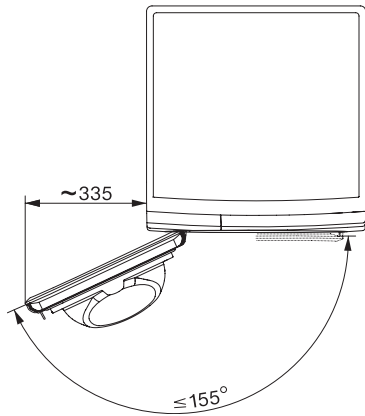

TWW780WP Passion
T1 heat-pump dryer:
A+++ -10 % | 9 kg | M Touch | SteamFinish | SilenceDrum

T1 installation drawing, fascia 5 degree, measures in mm

T1 drawing, fascia 5 degree, measures in mm

T1 drawing, fascia 5 degree, with porthole, measures in mm

T1 drawing, fascia 5 degree, measures in mm