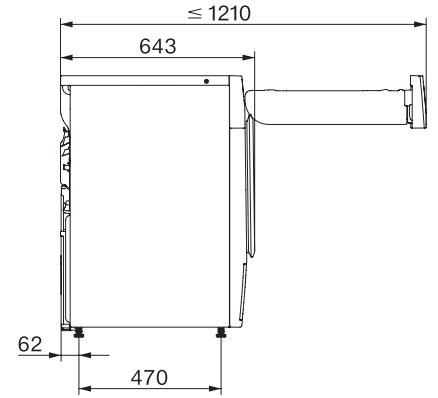

TWL780WP EcoSpeed&Steam&9kg

T1 heat-pump dryer:

with SteamFinish, DryCare 40 and SilenceDrum for gentle drying.

T1 installation drawing, facia 5 degree, measures in mm

T1 drawing, facia 5 degree, measures in mm

T1 drawing, facia 5 degree, with porthole, measures in mm

T1 drawing, facia 5 degree, measures in mm