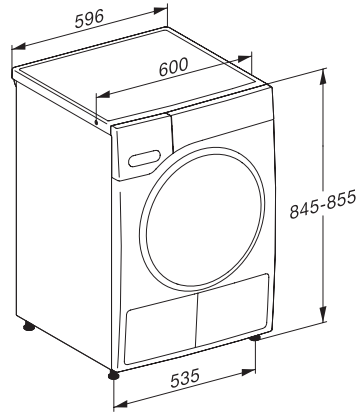

TWL780WP EcoSpeed&Steam&9kg  
 T1 heat-pump dryer:  
 with SteamFinish, DryCare 40 and SilenceDrum for gentle drying.

EAN: 4002516476054 / Material number: 11871920 / Old Material Number: 12WL7802GB

Replacing lamps	Customer Service
<b>Accessories supplied</b>	
Fragrance flacon	•
Voucher for a second fragrance flacon	•
<b>Available display languages</b>	
Available display languages via MultiLingua	bahasa malaysia, dansk, deutsch, english (AU), english (GB), english (US), español, français (CA), français (FR), hrvatski, italiano, magyar, nederlands, norsk, polski, portugûês, русский, română, slovenčina, slovenščina, srpski, suomi, svenska, türkçe, українська, čeština, ελληνικά, , , ,

TWL780WP EcoSpeed&Steam&9kg

T1 heat-pump dryer:

with SteamFinish, DryCare 40 and SilenceDrum for gentle drying.

T1 installation drawing, facia 5 degree, measures in mm

T1 drawing, facia 5 degree, measures in mm

T1 drawing, facia 5 degree, with porthole, measures in mm

T1 drawing, facia 5 degree, measures in mm