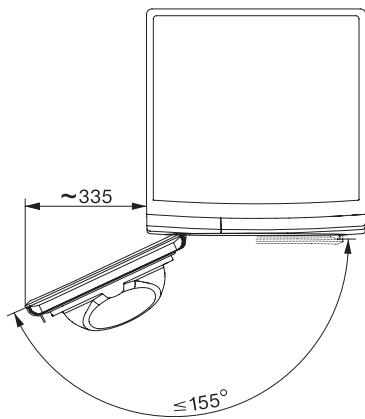

T1 drawing, facia 5 degree, measures in mm