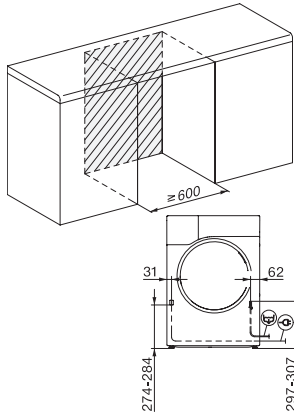

TWL780WP EcoSpeed&Steam&9kg  
 T1 heat-pump dryer:  
 with SteamFinish, DryCare 40 and SilenceDrum for gentle drying.

EAN: 4002516476054 / Material number: 11871920 / Old Material Number: 12WL7802GB

Replacing lamps	Customer Service
<b>Accessories supplied</b>	
Fragrance flacon	•
Voucher for a second fragrance flacon	•
<b>Available display languages</b>	
Available display languages via MultiLingua	bahasa malaysia, dansk, deutsch, english (AU), english (GB), english (US), español, français (CA), français (FR), hrvatski, italiano, magyar, nederlands, norsk, polski, portugûês, русский, română, slovenčina, slovenščina, srpski, suomi, svenska, türkçe, українська, čeština, ελληνικά, , , ,

TWL780WP EcoSpeed&Steam&9kg

T1 heat-pump dryer:

with SteamFinish, DryCare 40 and SilenceDrum for gentle drying.

T1 installation drawing, facia 5 degree, measures in mm

T1 drawing, facia 5 degree, measures in mm

T1 drawing, facia 5 degree, with porthole, measures in mm

T1 drawing, facia 5 degree, measures in mm