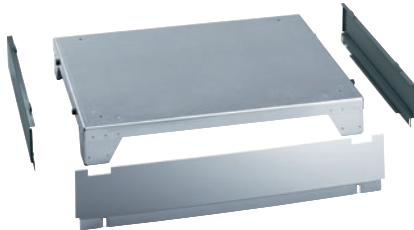

APDR 004

Box plinth, 13 cm high

for ergonomic loading and unloading of the tumble dryer.

- Can be screwed onto the dryer

EAN: 4002516441656 / Material number: 11792060 / Old Material Number: 59520004EU

Product classification	
Tumble dryers	•
Machine/accessory category	
PT 8331	•
PT 8333	•
PT 8333 HW	•
PT 8337	•
PT 8337 HW	•
PDR 518	•
PDR 918	•
Product category	
Plinth/base	•
Product properties	
Electrical connection	OHNE
Material	Stainless steel, Powder coated galvanised steel
Colour	Iron grey
Dimensions and weight	
External dimensions, net height in mm	127
External dimensions, net width in mm	880
External dimensions, net depth in mm	864
External dimensions, gross height in mm	150
External dimensions, gross width in mm	900
External dimensions, gross depth in mm	900
Net weight [kg]	25,00
Gross weight in kg	28,00