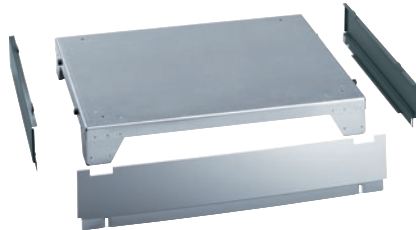

APDR 003

Box plinth, 13 cm high

for ergonomic loading and unloading of the tumble dryer.

- Can be screwed onto the dryer

EAN: 4002516441649 / Material number: 11792050 / Old Material Number: 59520003EU

Product classification	
Tumble dryers	•
Machine/accessory category	
PT 8251	•
PT 8251 COP	•
PT 8253	•
PT 8257	•
PT 8331 COP	•
PDR 514	•
PDR 914	•
Product category	
Plinth/base	•
Product properties	
Electrical connection	OHNE
Material	Stainless steel, Powder coated galvanised steel
Colour	null, Iron grey
Dimensions and weight	
External dimensions, net height in mm	127
External dimensions, net width in mm	880
External dimensions, net depth in mm	679
External dimensions, gross height in mm	145
External dimensions, gross width in mm	895
External dimensions, gross depth in mm	705
Net weight [kg]	17,60
Gross weight in kg	20,50