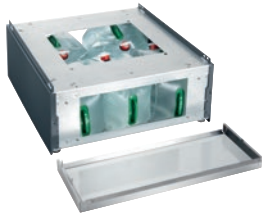

APWM 036

Box plinth, 30 cm high, without floor bolts
for ergonomic loading and unloading of washing machines.

- No need to anchor the plinth to the floor
- Safe and stable operation

EAN: 4002516441632 / Material number: 11792040 / Old Material Number: 59510036EU

Product classification	
Washing machines	•
Machine/accessory category	
PW 413	•
PW 413 Mop Star 130	•
PW 811	•
PWM 514	•
PWM 912	•
Product category	
Plinth/base	•
Product properties	
Electrical connection	OHNE
Material	Stainless steel, Powder coated galvanised steel
Colour	Stainless Steel, Iron grey
Dimensions and weight	
External dimensions, net height in mm	345
External dimensions, net width in mm	795
External dimensions, net depth in mm	895
External dimensions, gross height in mm	310
External dimensions, gross width in mm	785
External dimensions, gross depth in mm	855
Net weight [kg]	39,50
Gross weight in kg	44,00