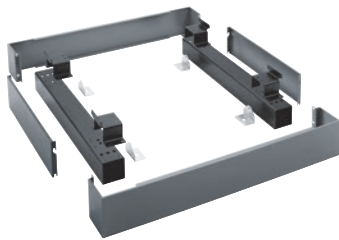

APWM 028

Box plinth, height 17 cm

for ergonomic loading and unloading of washing machines.

- Can be screwed onto the washer-extractor

EAN: 4002516437802 / Material number: 11783030 / Old Material Number: 59510028EU

Product category	
Washing machines	•
Machine/accessory category	
PW 6323	•
Product category	
Plinth/base	•
Product properties	
Electrical connection	OHNE
Material	Powder coated galvanised steel
Colour	Iron grey
Dimensions and weight	
External dimensions, net height in mm	170
External dimensions, net width in mm	1558
External dimensions, net depth in mm	870
External dimensions, gross height in mm	354
External dimensions, gross width in mm	1798
External dimensions, gross depth in mm	486
Net weight [kg]	35,00
Gross weight in kg	65,00