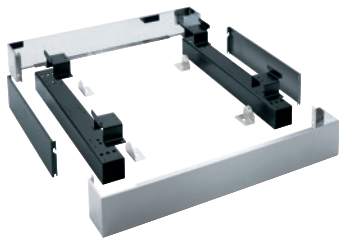

APWM 027

Box plinth, height 17 cm

for ergonomic loading and unloading of washing machines.

- Can be screwed onto the washer-extractor

EAN: 4002516437796 / Material number: 11783020 / Old Material Number: 59510027EU

Product category	
Washing machines	•
Machine/accessory category	
PW 6323	•
Product category	
Plinth/base	•
Product properties	
Electrical connection	OHNE
Material	Stainless steel
Colour	Stainless Steel
Dimensions and weight	
External dimensions, net height in mm	170
External dimensions, net width in mm	1558
External dimensions, net depth in mm	870
External dimensions, gross height in mm	354
External dimensions, gross width in mm	1798
External dimensions, gross depth in mm	486
Net weight [kg]	35,00
Gross weight in kg	65,00