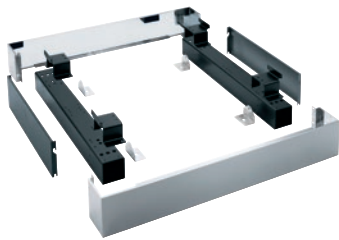

APWM 025

Box plinth, height 17 cm

for ergonomic loading and unloading of washing machines.

- Can be screwed onto the washer-extractor

EAN: 4002516437772 / Material number: 11783000 / Old Material Number: 59510025EU

Product category	
Washing machines	•
Machine/accessory category	
PW 6243	•
Product category	
Plinth/base	•
Product properties	
Electrical connection	OHNE
Material	Stainless steel
Colour	Stainless Steel
Dimensions and weight	
External dimensions, net height in mm	170
External dimensions, net width in mm	1337
External dimensions, net depth in mm	870
External dimensions, gross height in mm	354
External dimensions, gross width in mm	1798
External dimensions, gross depth in mm	486
Net weight [kg]	35,00
Gross weight in kg	65,00