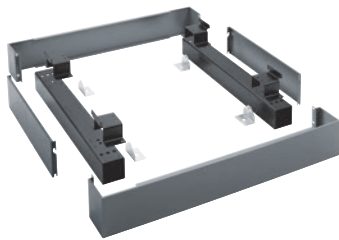

APWM 024

Box plinth, height 17 cm

for ergonomic loading and unloading of washing machines.

- Can be screwed onto the washer-extractor

EAN: 4002516437765 / Material number: 11782990 / Old Material Number: 59510024EU

Product category	
Washing machines	•
Machine/accessory category	
PW 6163	•
Product category	
Plinth/base	•
Product properties	
Electrical connection	OHNE
Material	Powder coated galvanised steel
Colour	Iron grey
Dimensions and weight	
External dimensions, net height in mm	170
External dimensions, net width in mm	1110
External dimensions, net depth in mm	870
External dimensions, gross height in mm	354
External dimensions, gross width in mm	1798
External dimensions, gross depth in mm	486
Net weight [kg]	33,50
Gross weight in kg	65,00